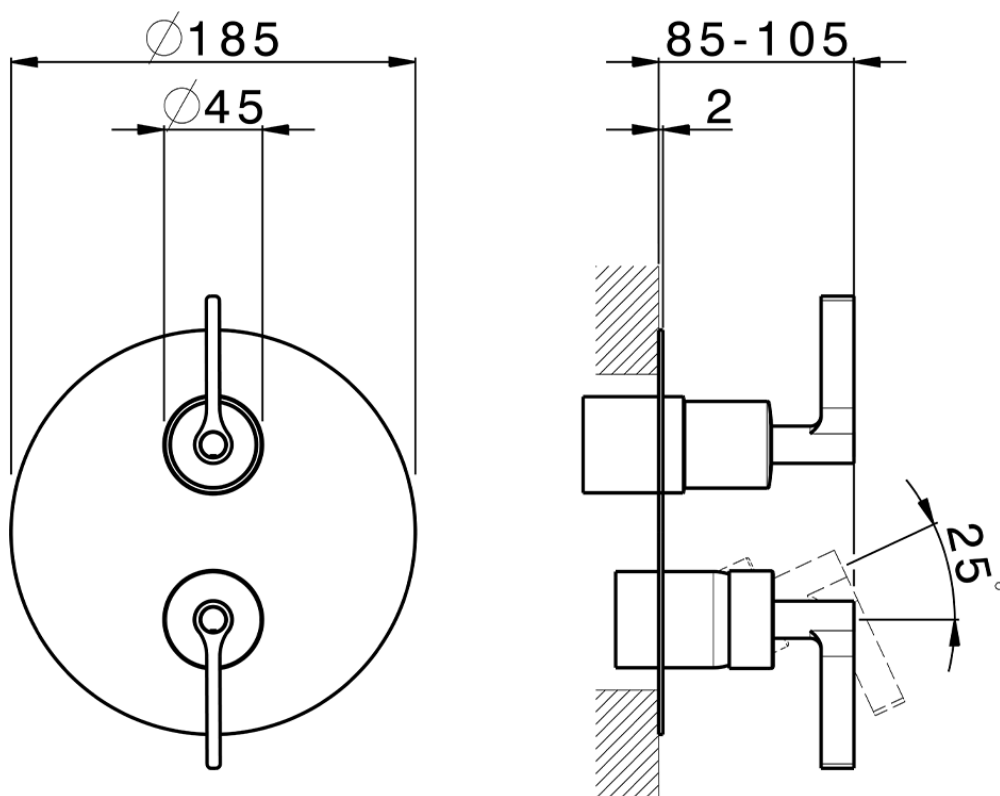

Exposed part for Single Lever One Box Valve GRACE_GC0BM030

GC0BM030

<https://en.cisal.it/exposed-part-for-single-lever-one-box-valve-grace-gc0bm030>

ZA00B031

<https://en.cisal.it/one-box-universal-concealed-part-one-box-za00b031>