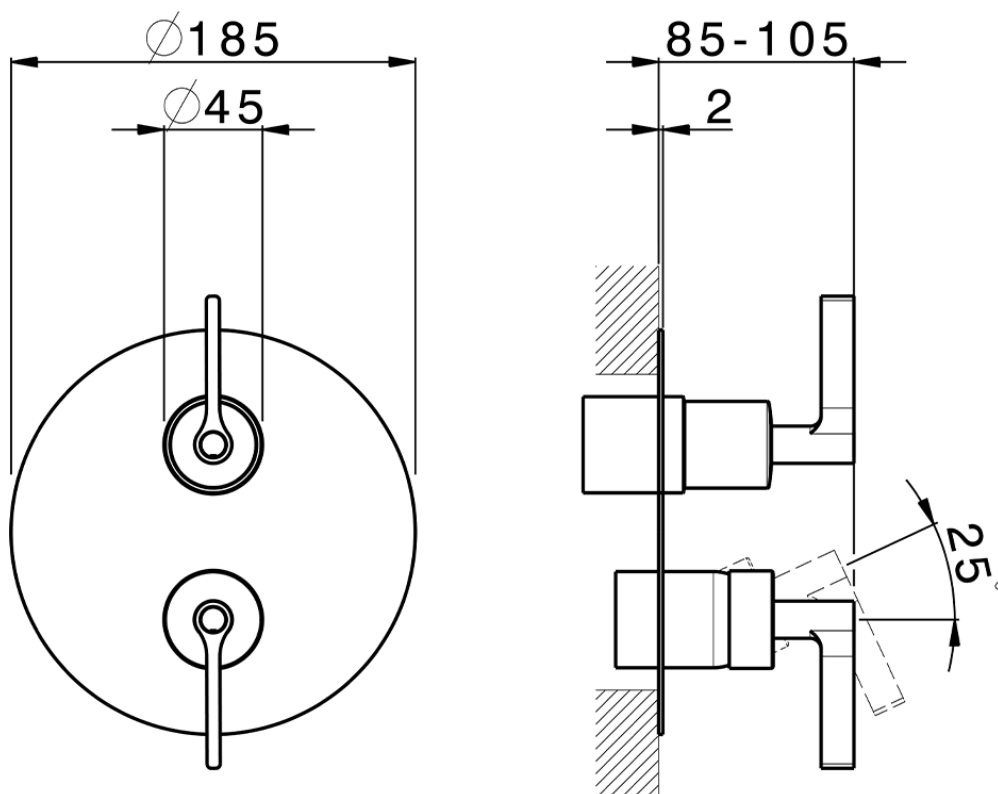

Exposed part for Single Lever One Box Valve GRACE_GC0BM030

GC0BM030

<https://en.cisal.it/exposed-part-for-single-lever-one-box-valve-grace-gc0bm030>

ZA00B031

<https://en.cisal.it/one-box-universal-concealed-part-one-box-za00b031>