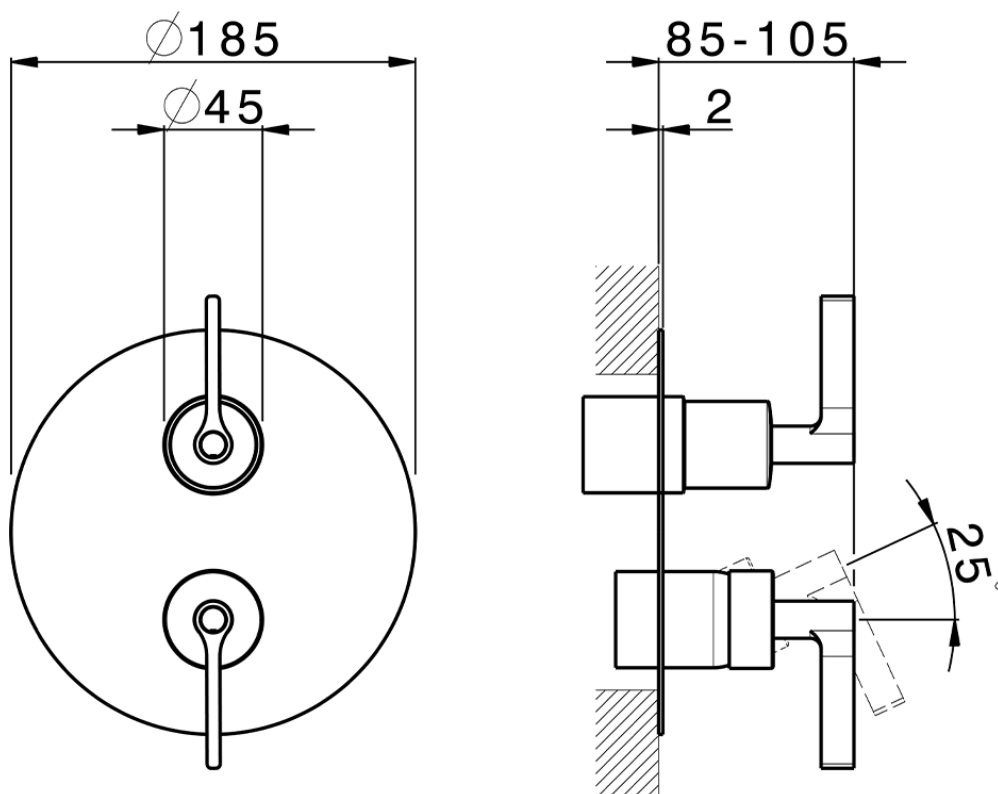

**Exposed part for Single Lever One Box Valve GRACE\_GC0BM030**

GC0BM030

<https://en.cisal.it/exposed-part-for-single-lever-one-box-valve-grace-gc0bm030>

ZA00B031

<https://en.cisal.it/one-box-universal-concealed-part-one-box-za00b031>