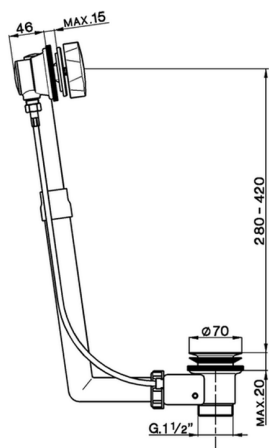

Bath drain COMPONENTS_ZA005750

MODEL **ZA005750**

Bath drain

AVAILABLE FINISHINGS

CHARACTERISTICS