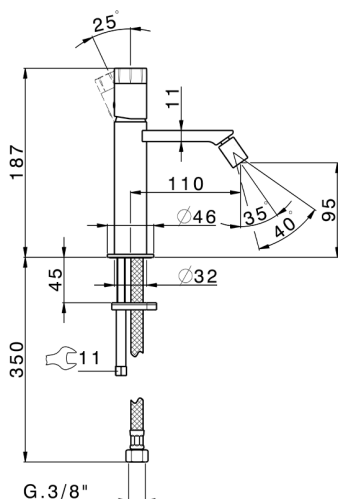

## Single lever bidet mixer MARBLE X32\_X6000564

MODEL **X6000564**

Single lever bidet mixer, without pop up waste, G.3/8"  
Stainless Steel Flexible, with marble lever, Inox AISI  
316L

AVAILABLE FINISHINGS

**5X** 5X Brushed Stainless Steel/Marble Marquinia

CHARACTERISTICS

Cartridge Spare Parts **ZZ96550000**

**25 mm Cartridge**

2024-10-18