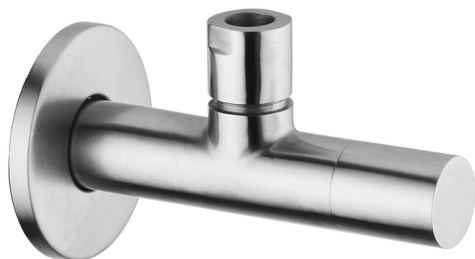

Supply valve XION_ZA002930

MODEL **ZA002930**

Supply valve, Inox AISI 304

AVAILABLE FINISHINGS

 **D1** D1 Brushed Inox

CHARACTERISTICS

2026-06-05