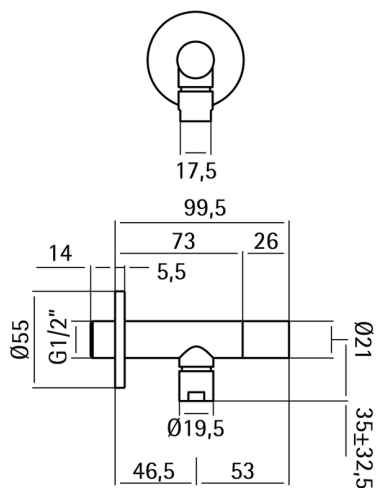

Supply valve XION_ZA002930

MODEL **ZA002930**

Supply valve, Inox AISI 304

AVAILABLE FINISHINGS

CHARACTERISTICS

2026-04-25