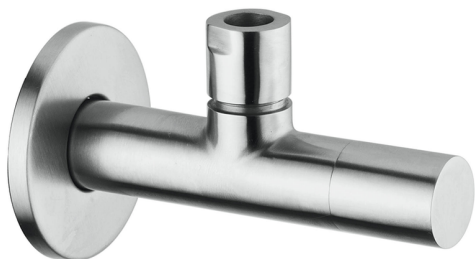

Supply valve XION_ZA002930

MODEL **ZA002930**

Supply valve, Inox AISI 304

AVAILABLE FINISHINGS

CHARACTERISTICS

2026-04-25