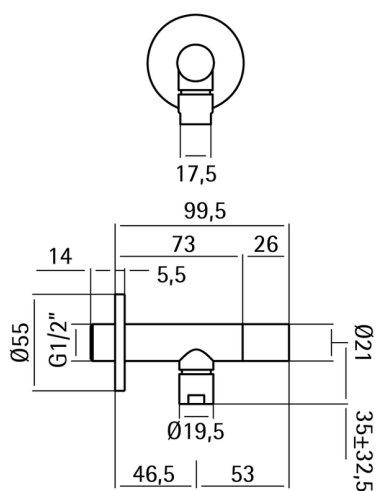

Supply valve XION_ZA002930

MODEL **ZA002930**

Supply valve, Inox AISI 304

AVAILABLE FINISHINGS

 **D1** D1 Brushed Inox

CHARACTERISTICS

2026-06-05