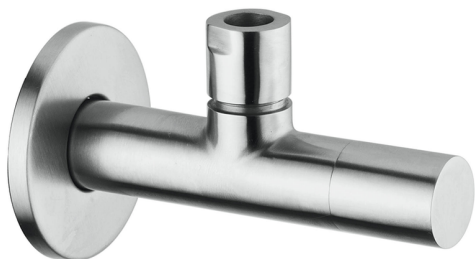

Supply valve XION_ZA002930

MODEL **ZA002930**

Supply valve, Inox AISI 304

AVAILABLE FINISHINGS

CHARACTERISTICS

2026-06-09