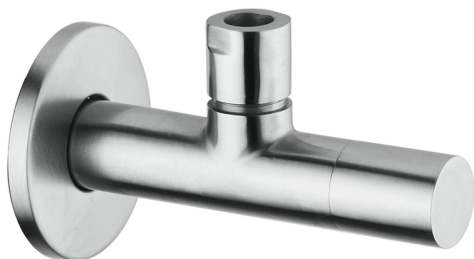

## Supply valve XION\_ZA002930

MODEL **ZA002930**

Supply valve, Inox AISI 304

AVAILABLE FINISHINGS

CHARACTERISTICS

2026-04-04