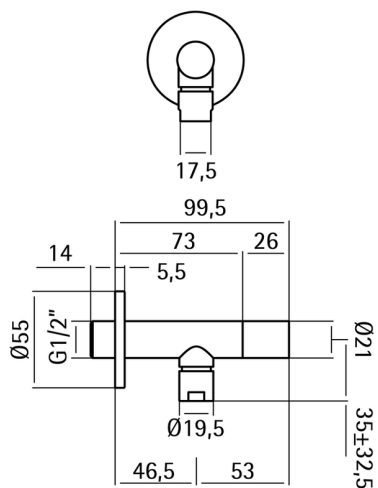

## Supply valve XION\_ZA002930

MODEL **ZA002930**

Supply valve, Inox AISI 304

AVAILABLE FINISHINGS

CHARACTERISTICS

2026-04-24