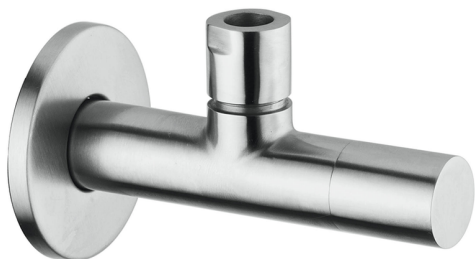

## Supply valve XION\_ZA002930

MODEL **ZA002930**

Supply valve, Inox AISI 304

AVAILABLE FINISHINGS

CHARACTERISTICS

2026-04-24