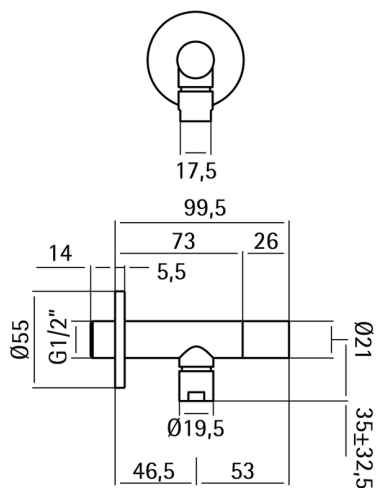

Supply valve XION_ZA002930

MODEL **ZA002930**

Supply valve, Inox AISI 304

AVAILABLE FINISHINGS

CHARACTERISTICS

2026-06-09