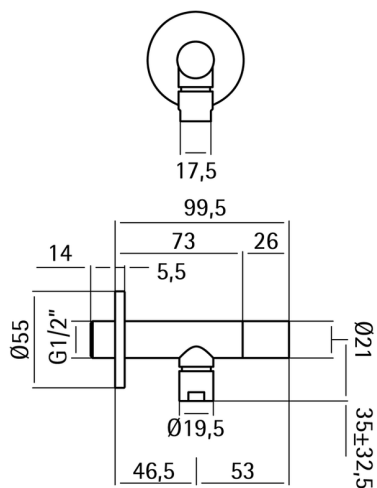

## Supply valve XION\_ZA002930

MODEL **ZA002930**

Supply valve, Inox AISI 304

AVAILABLE FINISHINGS

CHARACTERISTICS

2026-04-04