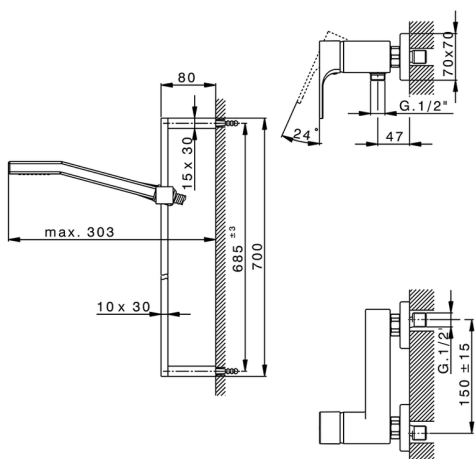

Single lever shower mixer, with shower set CUBIC_CU000462

MODEL **CU000462**

Single lever shower mixer, with shower set, 70 cm slide rail kit with sliding bracket, 42x18 mm ABS Quad one spray handshower, 150 cm smooth SILVERFLEX Flexible Hose

AVAILABLE FINISHINGS

-  **21** 21 Chrome
-  **2B** 2B Polished Nickel
-  **2F** 2F Brushed Nickel
-  **40** 40 Matt Black

CHARACTERISTICS

Cartridge Spare Parts **ZZ93196000**

38 mm Cartridge

2024-12-22