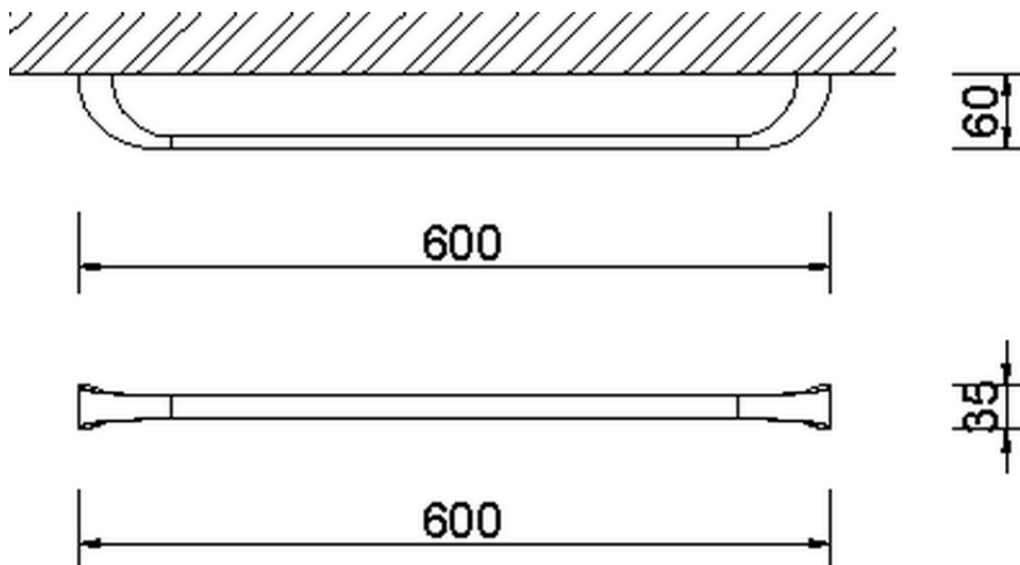

**Towel holder BATHROOM ACCESSORIES\_AE090102**

AE090102

<https://en.cisal.it/towel-holder-bathroom-accessories-ae090102>

2026-06-05