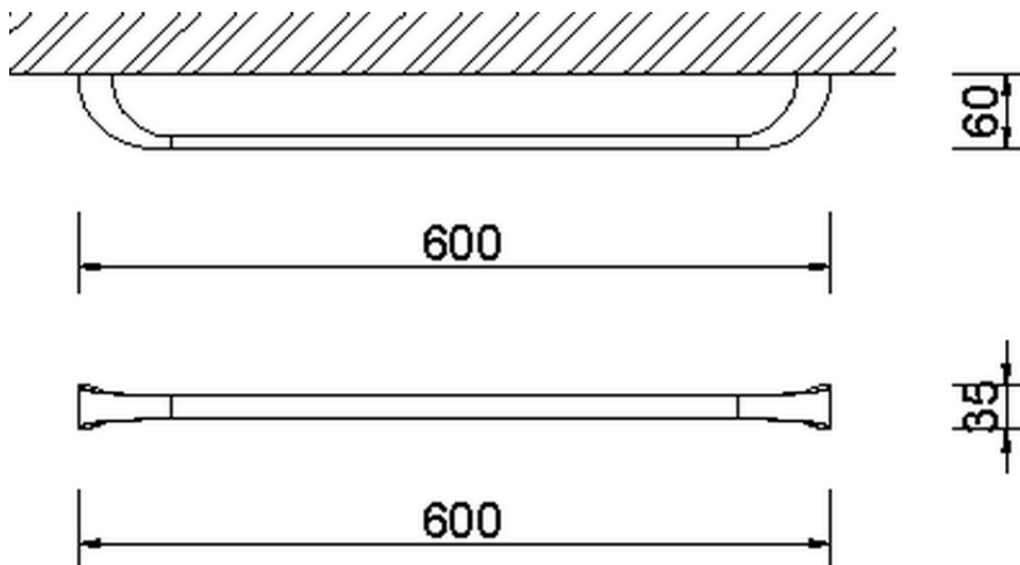

Towel holder BATHROOM ACCESSORIES_AE090102

AE090102

<https://en.cisal.it/towel-holder-bathroom-accessories-ae090102>

2026-04-06