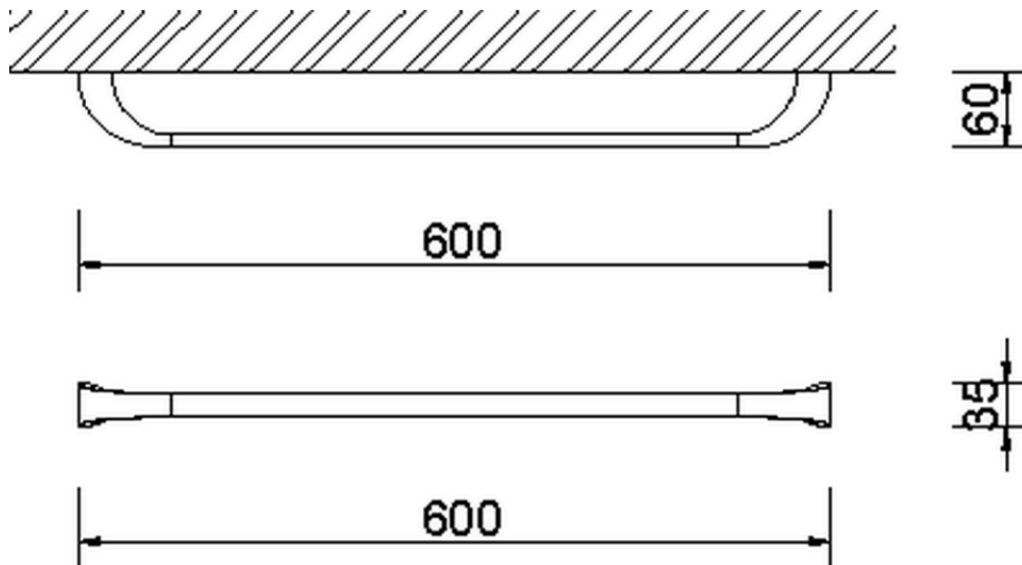

Towel holder BATHROOM ACCESSORIES_AE090102

AE090102

<https://en.cisal.it/towel-holder-bathroom-accessories-ae090102>

2026-06-25