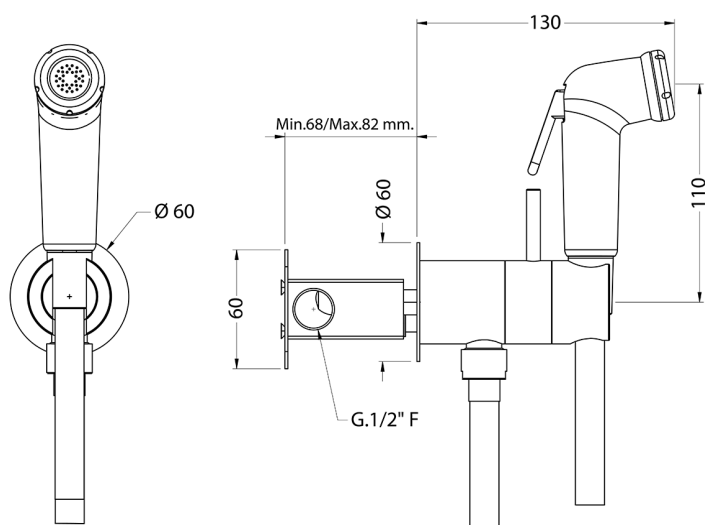

Bidet handshower set HYGENIC SHOWERS_M3007945

MODEL **M3007945**

Bidet handshower set, round wall bracket, gradual mixing of hot & cold water, with concealed part, ABS Bidet handshower - 120 cm PVC flexible hose

AVAILABLE FINISHINGS

CHARACTERISTICS

Bidet handshower

Hygienic Spray

Multi-jets hygienic hand shower, for personal hygiene care.

Mixed Water

The Cisal Mixed Water system enables the gradual mixing of hot and cold water.