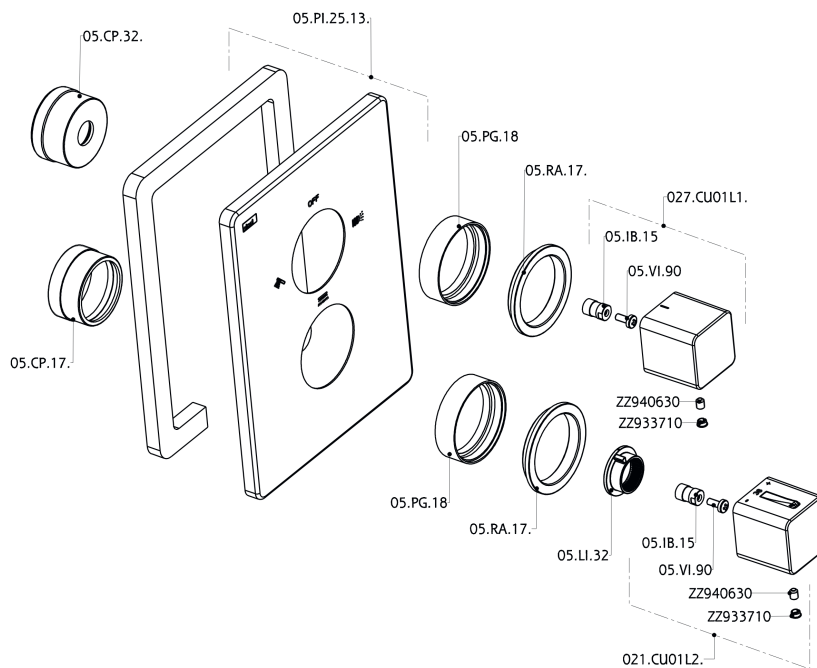

Exposed part for con.thermo.shower valve, 3-outlet CUBIC_CU018200

CU018200

<https://en.cisal.it/exposed-part-for-con-thermo-shower-valve-3-outlet-cubiccu018200>

Concealed thermostatic shower valve, 3-outlets CONCEALED_ZA018201

ZA018201

<https://en.cisal.it/concealed-thermostatic-shower-valve-3-outlets-concealedza018201>

2024-11-01