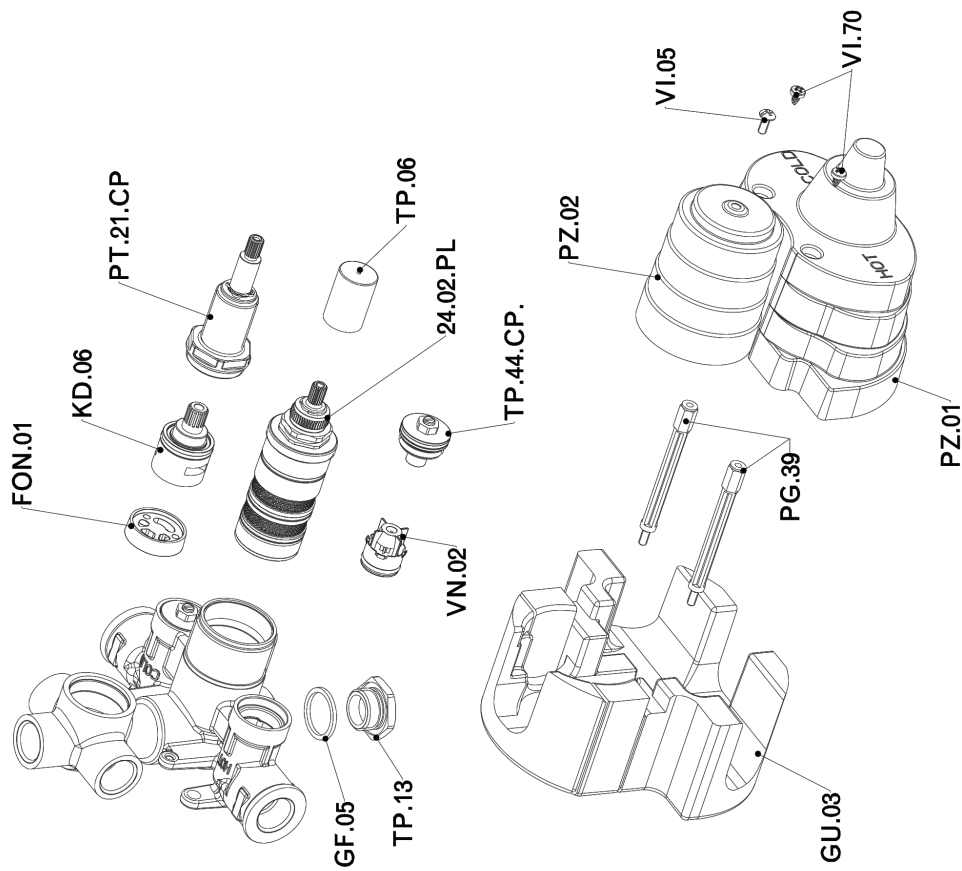

Exposed part for con.thermo.shower valve, 3-outlet CUBIC_CU018200

CU018200

<https://en.cisal.it/exposed-part-for-con-thermo-shower-valve-3-outlet-cubiccu018200>

Concealed thermostatic shower valve, 3-outlets CONCEALED_ZA018201

ZA018201

<https://en.cisal.it/concealed-thermostatic-shower-valve-3-outlets-concealedza018201>

2024-11-01