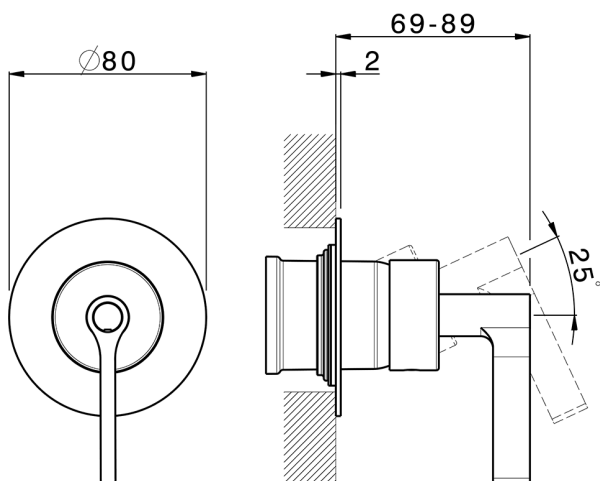

Exposed part for concealed S.L. shower valve GRACE_GC003000

MODEL **GC003000**

Exposed part for concealed S.L. shower valve, without concealed part, for item ZA005300-ZA005301

AVAILABLE FINISHINGS

- **21** 21 Chrome
- **2F** 2F Brushed Nickel
- **2W** 2W Brushed Gold
- **5H** 5H Dark Brass Brushed
- **5L** 5L Brushed Black Titanium
- **6T** 6T Chrome/Matt Black

CHARACTERISTICS

Installation **Concealed**

Required concealed parts **ZA005301**

ZA005300