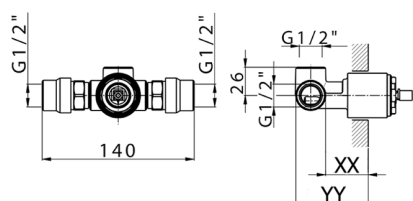

Exposed part for concealed S.L. shower valve GRACE_GC003000

MODEL **GC003000**

Exposed part for concealed S.L. shower valve, without concealed part, for item ZA005300-ZA005301

AVAILABLE FINISHINGS

-  **21** 21 Chrome
-  **2F** 2F Brushed Nickel
-  **2W** 2W Brushed Gold
-  **5H** 5H Dark Brass Brushed
-  **5L** 5L Brushed Black Titanium
-  **6T** 6T Chrome/Matt Black

AVAILABLE FINISHINGS

04 04 Without finishing

CHARACTERISTICS

Concealed **1**
 Cartridge Spare Parts **ZZ94035000**
35 mm Cartridge

Piastra/Plate/Plaque/Platte/Placa
 2-3mm: XX 27-47 YY 54-74
 10mm: XX 16-40 YY 43-68

Concealed single lever shower mixer CONCEALED_ZA005300

MODEL **ZA005300**

Concealed single lever shower mixer, 1/2" concealed shower, without trim kit

AVAILABLE FINISHINGS

CHARACTERISTICS

Concealed **1**
 Cartridge Spare Parts **ZZ94035000**
35 mm Cartridge

Piastra/Plate/Plaque/Platte/Placa
 2-3mm: XX 27-47 YY 54-74
 10mm: XX 16-40 YY 43-68

2026-04-08