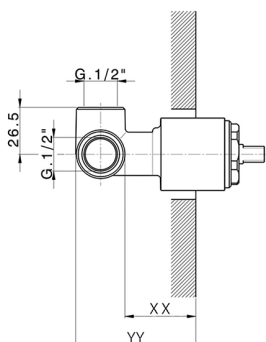

CHARACTERISTICS

Installation **Concealed**

Required concealed parts **ZA005301**

ZA005300

Concealed single lever shower mixer CONCEALED_ZA005301

MODEL **ZA005301**

Concealed single lever shower mixer, 1/2" concealed shower, without trim kit, with noise reducers

AVAILABLE FINISHINGS

04 04 Without finishing

CHARACTERISTICS

Concealed **1**
 Cartridge Spare Parts **ZZ94035000**
35 mm Cartridge

Piastra/Plate/Plaque/Platte/Placa
 2-3mm: XX 27-47 YY 54-74
 10mm: XX 16-40 YY 43-68

Concealed single lever shower mixer CONCEALED_ZA005300

MODEL **ZA005300**

Concealed single lever shower mixer, 1/2" concealed shower, without trim kit

AVAILABLE FINISHINGS

CHARACTERISTICS

Concealed **1**
 Cartridge Spare Parts **ZZ94035000**
35 mm Cartridge

Piastra/Plate/Plaque/Platte/Placa
 2-3mm: XX 27-47 YY 54-74
 10mm: XX 16-40 YY 43-68

2026-04-08