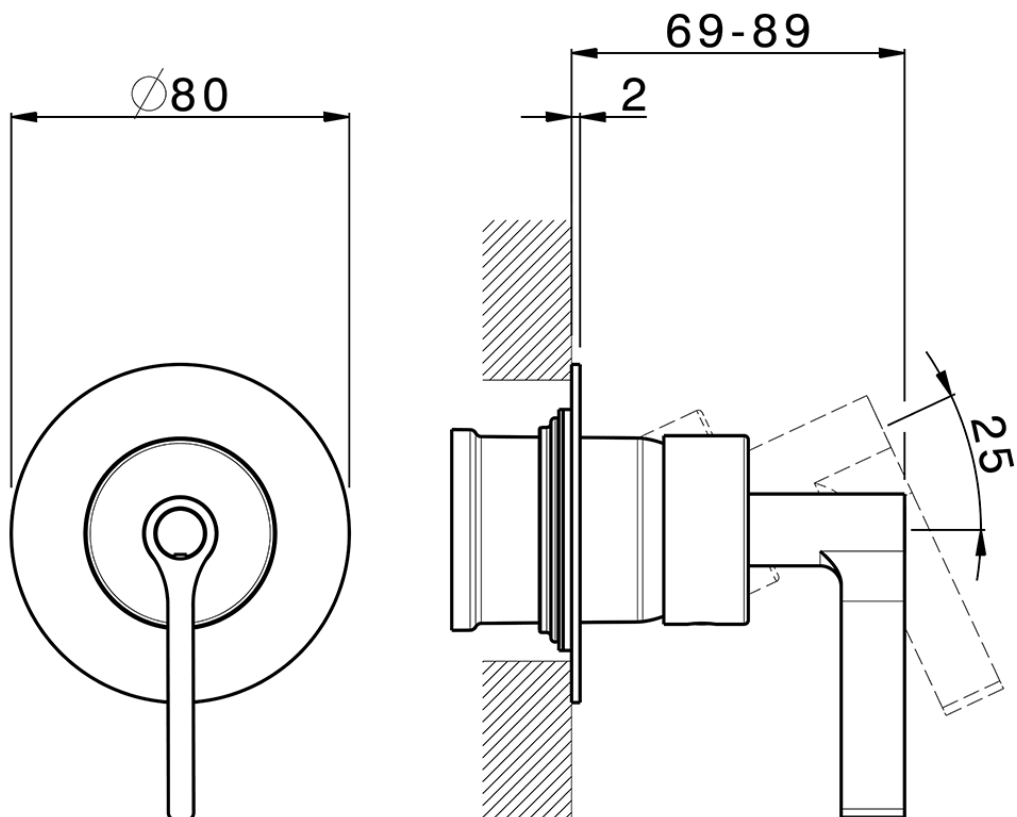

Exposed part for concealed S.L. shower valve GRACE_GC003000

GC003000

<https://en.cisal.it/exposed-part-for-concealed-s-l-shower-valve-grace-gc003000>

Piastra/Plate/Plaque/Platte/Placa

2-3mm: XX 27-47 YY 54-74

10mm: XX 16-40 YY 43-68

ZA005301

<https://en.cisal.it/concealed-single-lever-shower-mixer-concealed-za005301>

Piastra/Plate/Plaque/Platte/Placa

2-3mm: XX 27-47 YY 54-74

10mm: XX 16-40 YY 43-68

ZA005300

<https://en.cisal.it/concealed-single-lever-shower-mixer-concealed-za005300>