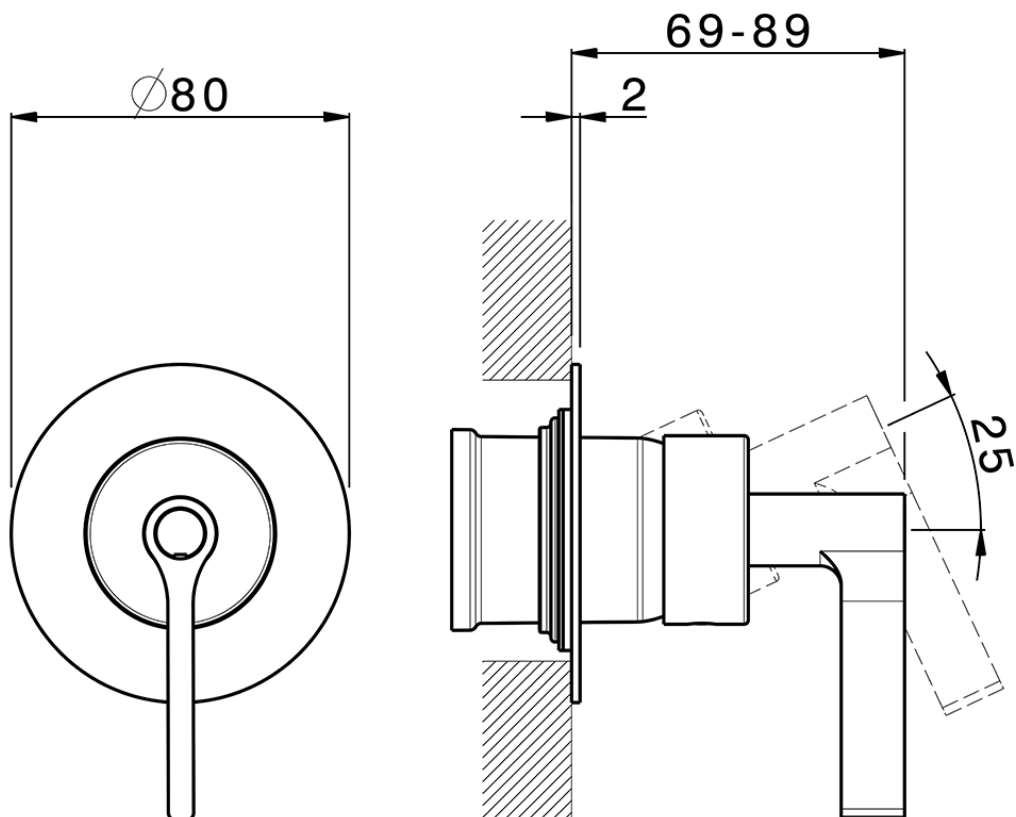

Exposed part for concealed S.L. shower valve GRACE_GC003000

GC003000

<https://en.cisal.it/exposed-part-for-concealed-s-l-shower-valve-grace-gc003000>

Piastra/Plate/Plaque/Platte/Placa

2-3mm: XX 27-47 YY 54-74

10mm: XX 16-40 YY 43-68

ZA005301

<https://en.cisal.it/concealed-single-lever-shower-mixer-concealed-za005301>

Piastra/Plate/Plaque/Platte/Placa

2-3mm: XX 27-47 YY 54-74

10mm: XX 16-40 YY 43-68

ZA005300

<https://en.cisal.it/concealed-single-lever-shower-mixer-concealed-za005300>