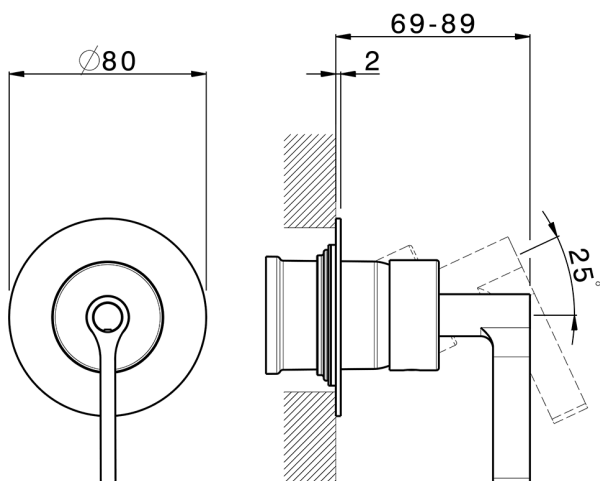

Exposed part for concealed S.L. shower valve GRACE_GC003000

MODEL **GC003000**

Exposed part for concealed S.L. shower valve, without concealed part, for item ZA005300-ZA005301

AVAILABLE FINISHINGS

-  **21** 21 Chrome
-  **2F** 2F Brushed Nickel
-  **2W** 2W Brushed Gold
-  **5H** 5H Dark Brass Brushed
-  **5L** 5L Brushed Black Titanium
-  **6T** 6T Chrome/Matt Black

CHARACTERISTICS

Installation **Concealed**
 Required concealed parts **ZA005301**
ZA005300

Concealed single lever shower mixer CONCEALED_ZA005301

MODEL **ZA005301**

Concealed single lever shower mixer, 1/2" concealed shower, without trim kit, with noise reducers

AVAILABLE FINISHINGS

CHARACTERISTICS

Concealed **1**
 Cartridge Spare Parts **ZZ94035000**
35 mm Cartridge

Piastra/Plate/Plaque/Platte/Placa
 2-3mm: XX 27-47 YY 54-74
 10mm: XX 16-40 YY 43-68

Concealed single lever shower mixer CONCEALED_ZA005300

Piastra/Plate/Plaque/Platte/Placa
 2-3mm: XX 27-47 YY 54-74
 10mm: XX 16-40 YY 43-68

2026-06-14