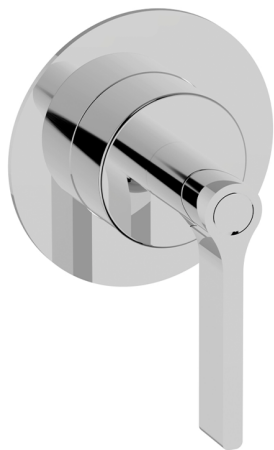

Exposed part for concealed S.L. shower valve GRACE_GC003000

MODEL **GC003000**

Exposed part for concealed S.L. shower valve, without concealed part, for item ZA005300-ZA005301

AVAILABLE FINISHINGS

-  **21** 21 Chrome
-  **2F** 2F Brushed Nickel
-  **2W** 2W Brushed Gold
-  **5H** 5H Dark Brass Brushed
-  **5L** 5L Brushed Black Titanium
-  **6T** 6T Chrome/Matt Black

CHARACTERISTICS

Installation **Concealed**
 Required concealed parts **ZA005301**
ZA005300

Concealed single lever shower mixer CONCEALED_ZA005301

MODEL **ZA005301**

Concealed single lever shower mixer, 1/2" concealed shower, without trim kit, with noise reducers

AVAILABLE FINISHINGS

CHARACTERISTICS

Concealed **1**
 Cartridge Spare Parts **ZZ94035000**
35 mm Cartridge

Piastra/Plate/Plaque/Platte/Placa
 2-3mm: XX 27-47 YY 54-74
 10mm: XX 16-40 YY 43-68

Concealed single lever shower mixer CONCEALED_ZA005300

MODEL **ZA005300**

Concealed single lever shower mixer, 1/2" concealed shower, without trim kit

AVAILABLE FINISHINGS

04 04 Without finishing

CHARACTERISTICS

Concealed **1**
 Cartridge Spare Parts **ZZ94035000**
35 mm Cartridge