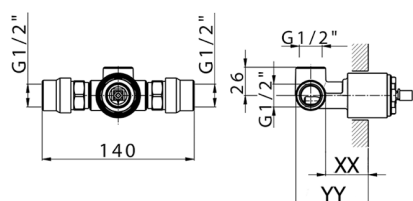

Exposed part for concealed S.L. shower valve GRACE_GC003000

MODEL **GC003000**

Exposed part for concealed S.L. shower valve, without concealed part, for item ZA005300-ZA005301

AVAILABLE FINISHINGS

-  **21** 21 Chrome
-  **2F** 2F Brushed Nickel
-  **2W** 2W Brushed Gold
-  **5H** 5H Dark Brass Brushed
-  **5L** 5L Brushed Black Titanium
-  **6T** 6T Chrome/Matt Black

CHARACTERISTICS

Installation **Concealed**
 Required concealed parts **ZA005301**
ZA005300

Concealed single lever shower mixer CONCEALED_ZA005301

MODEL **ZA005301**

Concealed single lever shower mixer, 1/2" concealed shower, without trim kit, with noise reducers

AVAILABLE FINISHINGS

CHARACTERISTICS

Concealed **1**
 Cartridge Spare Parts **ZZ94035000**
35 mm Cartridge

Piastra/Plate/Plaque/Platte/Placa
 2-3mm: XX 27-47 YY 54-74
 10mm: XX 16-40 YY 43-68

Concealed single lever shower mixer CONCEALED_ZA005300

Piastra/Plate/Plaque/Platte/Placa
 2-3mm: XX 27-47 YY 54-74
 10mm: XX 16-40 YY 43-68

2026-06-14