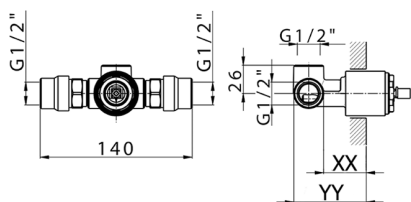

Exposed part for concealed S.L. shower valve GRACE_GC003000

MODEL **GC003000**

Exposed part for concealed S.L. shower valve, without concealed part, for item ZA005300-ZA005301

AVAILABLE FINISHINGS

-  **21** 21 Chrome
-  **2F** 2F Brushed Nickel
-  **2W** 2W Brushed Gold
-  **5H** 5H Dark Brass Brushed
-  **5L** 5L Brushed Black Titanium
-  **6T** 6T Chrome/Matt Black

CHARACTERISTICS

Installation **Concealed**
 Required concealed parts **ZA005301**
ZA005300

Concealed single lever shower mixer CONCEALED_ZA005301

MODEL **ZA005301**

Concealed single lever shower mixer, 1/2" concealed shower, without trim kit, with noise reducers

AVAILABLE FINISHINGS

04 04 Without finishing

CHARACTERISTICS

Concealed **1**
 Cartridge Spare Parts **ZZ94035000**
35 mm Cartridge

Piastra/Plate/Plaque/Platte/Placa
 2-3mm: XX 27-47 YY 54-74
 10mm: XX 16-40 YY 43-68

Concealed single lever shower mixer CONCEALED_ZA005300

MODEL **ZA005300**

Concealed single lever shower mixer, 1/2" concealed shower, without trim kit

AVAILABLE FINISHINGS

CHARACTERISTICS

Concealed **1**
 Cartridge Spare Parts **ZZ94035000**
35 mm Cartridge