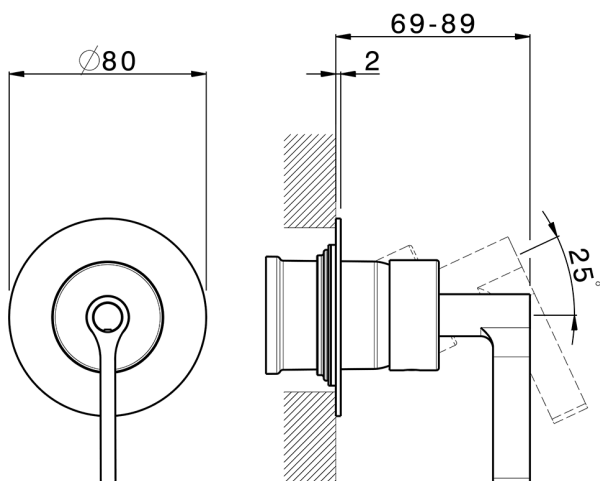

Exposed part for concealed S.L. shower valve GRACE_GC003000

MODEL **GC003000**

Exposed part for concealed S.L. shower valve, without concealed part, for item ZA005300-ZA005301

AVAILABLE FINISHINGS

- **21** 21 Chrome
- **2F** 2F Brushed Nickel
- **2W** 2W Brushed Gold
- **5H** 5H Dark Brass Brushed
- **5L** 5L Brushed Black Titanium
- **6T** 6T Chrome/Matt Black

CHARACTERISTICS

Installation **Concealed**
Required concealed parts **ZA005301**
ZA005300