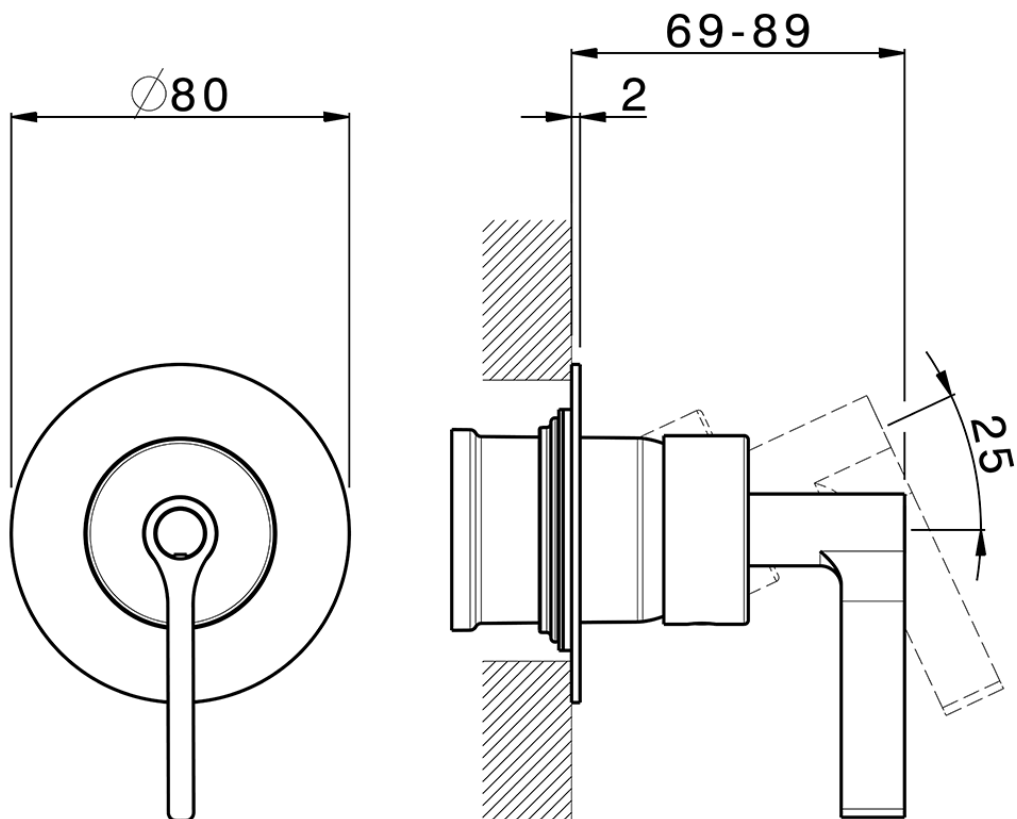

Exposed part for concealed S.L. shower valve GRACE_GC003000

GC003000

<https://en.cisal.it/exposed-part-for-concealed-s-l-shower-valve-grace-gc003000>

Piastra/Plate/Plaque/Platte/Placa

2-3mm: XX 27-47 YY 54-74

10mm: XX 16-40 YY 43-68

ZA005301

<https://en.cisal.it/concealed-single-lever-shower-mixer-concealed-za005301>

Piastra/Plate/Plaque/Platte/Placa

2-3mm: XX 27-47 YY 54-74

10mm: XX 16-40 YY 43-68

ZA005300

<https://en.cisal.it/concealed-single-lever-shower-mixer-concealed-za005300>