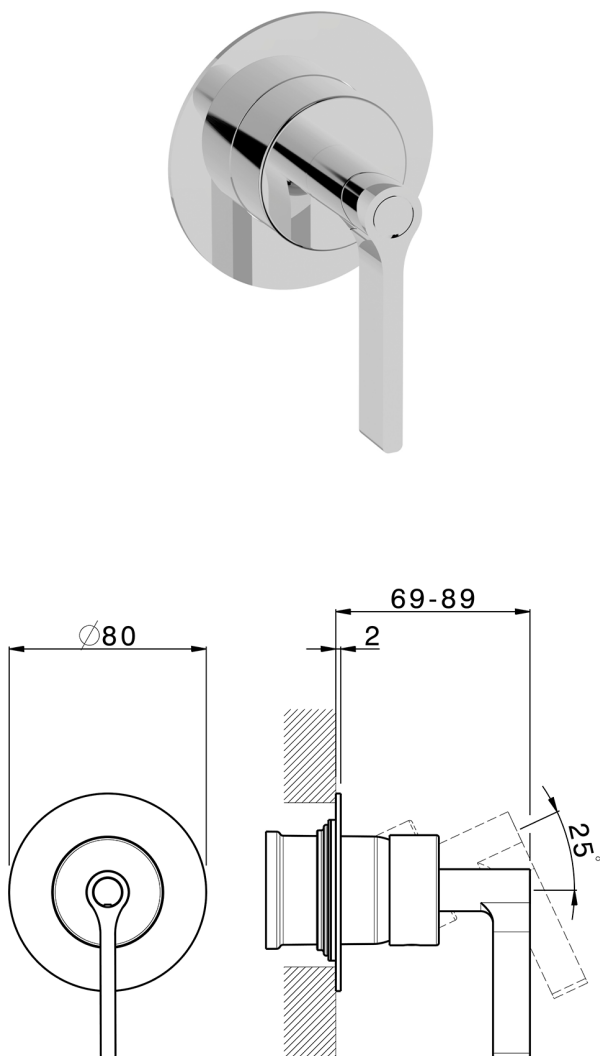

Exposed part for concealed S.L. shower valve GRACE_GC003000

MODEL **GC003000**

Exposed part for concealed S.L. shower valve, without concealed part, for item ZA005300-ZA005301

AVAILABLE FINISHINGS

-  **21** 21 Chrome
-  **2F** 2F Brushed Nickel
-  **2W** 2W Brushed Gold
-  **5H** 5H Dark Brass Brushed
-  **5L** 5L Brushed Black Titanium
-  **6T** 6T Chrome/Matt Black

CHARACTERISTICS

Installation **Concealed**

Required concealed parts **ZA005301**

ZA005300

Concealed single lever shower mixer CONCEALED_ZA005301

MODEL **ZA005301**

Concealed single lever shower mixer, 1/2" concealed shower, without trim kit, with noise reducers

AVAILABLE FINISHINGS

04 04 Without finishing

CHARACTERISTICS

Concealed **1**
 Cartridge Spare Parts **ZZ94035000**
35 mm Cartridge

Piastra/Plate/Plaque/Platte/Placa
 2-3mm: XX 27-47 YY 54-74
 10mm: XX 16-40 YY 43-68

Concealed single lever shower mixer CONCEALED_ZA005300

MODEL **ZA005300**

Concealed single lever shower mixer, 1/2" concealed shower, without trim kit

AVAILABLE FINISHINGS

CHARACTERISTICS

Concealed **1**
 Cartridge Spare Parts **ZZ94035000**
35 mm Cartridge