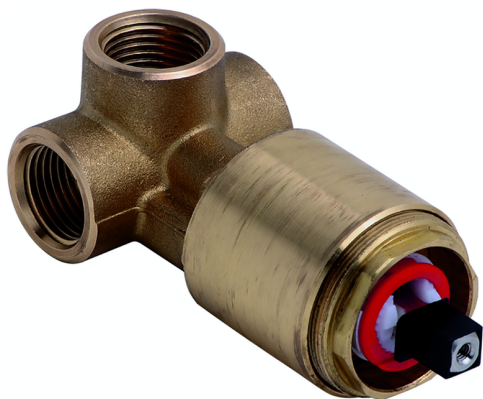

Exposed part for concealed S.L. shower valve GRACE_GC003000

MODEL **GC003000**

Exposed part for concealed S.L. shower valve, without concealed part, for item ZA005300-ZA005301

AVAILABLE FINISHINGS

-  **21** 21 Chrome
-  **2F** 2F Brushed Nickel
-  **2W** 2W Brushed Gold
-  **5H** 5H Dark Brass Brushed
-  **5L** 5L Brushed Black Titanium
-  **6T** 6T Chrome/Matt Black

CHARACTERISTICS

Installation **Concealed**
 Required concealed parts **ZA005301**
ZA005300

Concealed single lever shower mixer CONCEALED_ZA005301

MODEL **ZA005301**

Concealed single lever shower mixer, 1/2" concealed shower, without trim kit, with noise reducers

AVAILABLE FINISHINGS

04 04 Without finishing

CHARACTERISTICS

Concealed **1**
 Cartridge Spare Parts **ZZ94035000**
35 mm Cartridge

Piastra/Plate/Plaque/Platte/Placa
 2-3mm: XX 27-47 YY 54-74
 10mm: XX 16-40 YY 43-68

Concealed single lever shower mixer CONCEALED_ZA005300

MODEL **ZA005300**

Concealed single lever shower mixer, 1/2" concealed shower, without trim kit

AVAILABLE FINISHINGS

04 04 Without finishing

CHARACTERISTICS