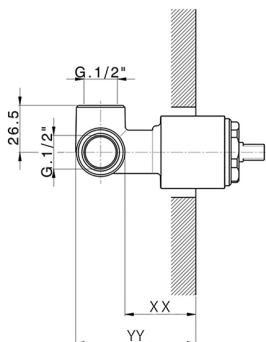

CHARACTERISTICS

Installation **Concealed**
 Required concealed parts **ZA005301**
ZA005300

Concealed single lever shower mixer CONCEALED_ZA005301

MODEL **ZA005301**

Concealed single lever shower mixer, 1/2" concealed shower, without trim kit, with noise reducers

AVAILABLE FINISHINGS

04 04 Without finishing

CHARACTERISTICS

Concealed **1**
 Cartridge Spare Parts **ZZ94035000**
35 mm Cartridge

Piastra/Plate/Plaque/Platte/Placa
 2-3mm: XX 27-47 YY 54-74
 10mm: XX 16-40 YY 43-68

Concealed single lever shower mixer CONCEALED_ZA005300

MODEL **ZA005300**

Concealed single lever shower mixer, 1/2" concealed shower, without trim kit

AVAILABLE FINISHINGS

04 04 Without finishing

CHARACTERISTICS

Concealed **1**
 Cartridge Spare Parts **ZZ94035000**
35 mm Cartridge

Piastra/Plate/Plaque/Platte/Placa
 2-3mm: XX 27-47 YY 54-74
 10mm: XX 16-40 YY 43-68

2026-06-13