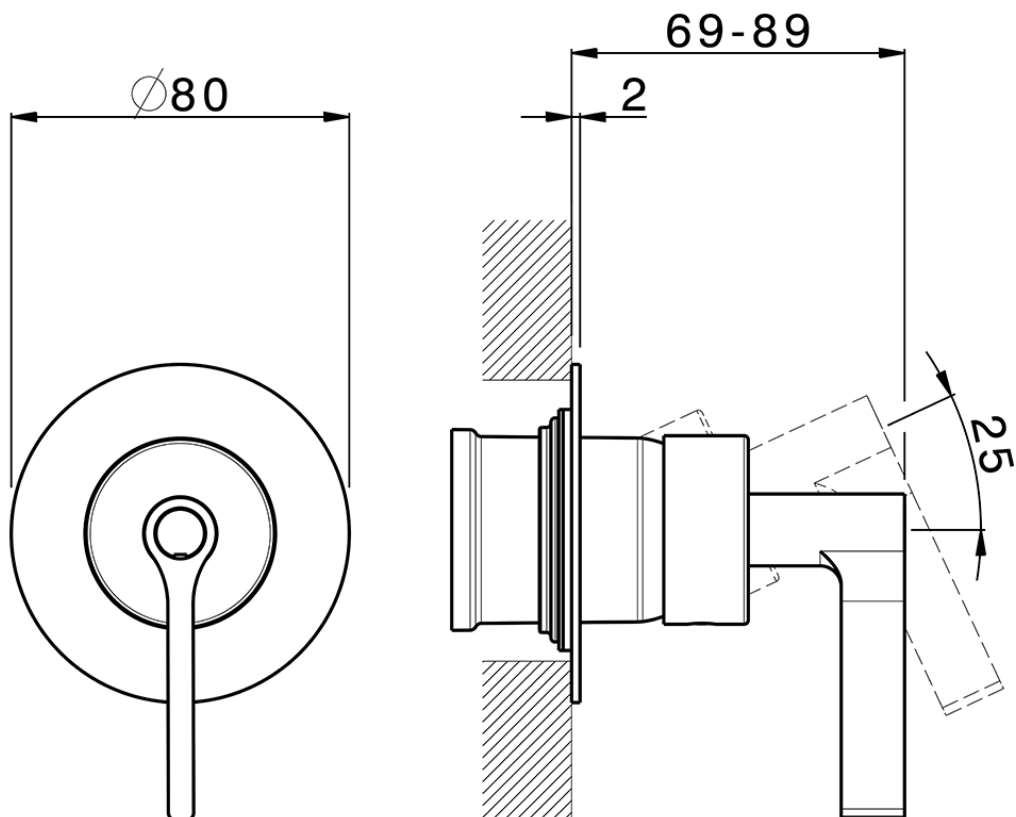

## Exposed part for concealed S.L. shower valve GRACE\_GC003000

GC003000

<https://en.cisal.it/exposed-part-for-concealed-s-l-shower-valve-grace-gc003000>

## Piastra/Plate/Plaque/Platte/Placa

2-3mm: XX 27-47 YY 54-74

10mm: XX 16-40 YY 43-68

ZA005301

<https://en.cisal.it/concealed-single-lever-shower-mixer-concealed-za005301>

Piastra/Plate/Plaque/Platte/Placa

2-3mm: XX 27-47 YY 54-74

10mm: XX 16-40 YY 43-68

ZA005300

<https://en.cisal.it/concealed-single-lever-shower-mixer-concealed-za005300>

2026-06-13