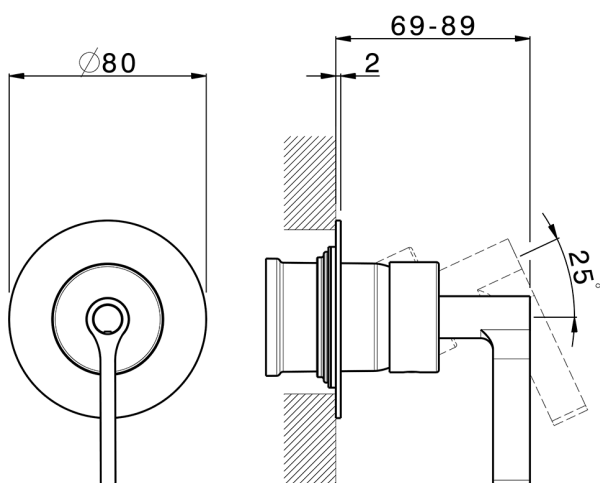

Exposed part for concealed S.L. shower valve GRACE_GC003000

MODEL **GC003000**

Exposed part for concealed S.L. shower valve, without concealed part, for item ZA005300-ZA005301

AVAILABLE FINISHINGS

-  **21** 21 Chrome
-  **2F** 2F Brushed Nickel
-  **2W** 2W Brushed Gold
-  **5H** 5H Dark Brass Brushed
-  **5L** 5L Brushed Black Titanium
-  **6T** 6T Chrome/Matt Black

CHARACTERISTICS

Installation **Concealed**
 Required concealed parts **ZA005301**
ZA005300

Concealed single lever shower mixer CONCEALED_ZA005301

MODEL **ZA005301**

Concealed single lever shower mixer, 1/2" concealed shower, without trim kit, with noise reducers

AVAILABLE FINISHINGS

04 04 Without finishing

CHARACTERISTICS

Concealed **1**
 Cartridge Spare Parts **ZZ94035000**
35 mm Cartridge

Piastra/Plate/Plaque/Platte/Placa
 2-3mm: XX 27-47 YY 54-74
 10mm: XX 16-40 YY 43-68

Concealed single lever shower mixer CONCEALED_ZA005300

MODEL **ZA005300**

Concealed single lever shower mixer, 1/2" concealed shower, without trim kit

AVAILABLE FINISHINGS

04 04 Without finishing

CHARACTERISTICS