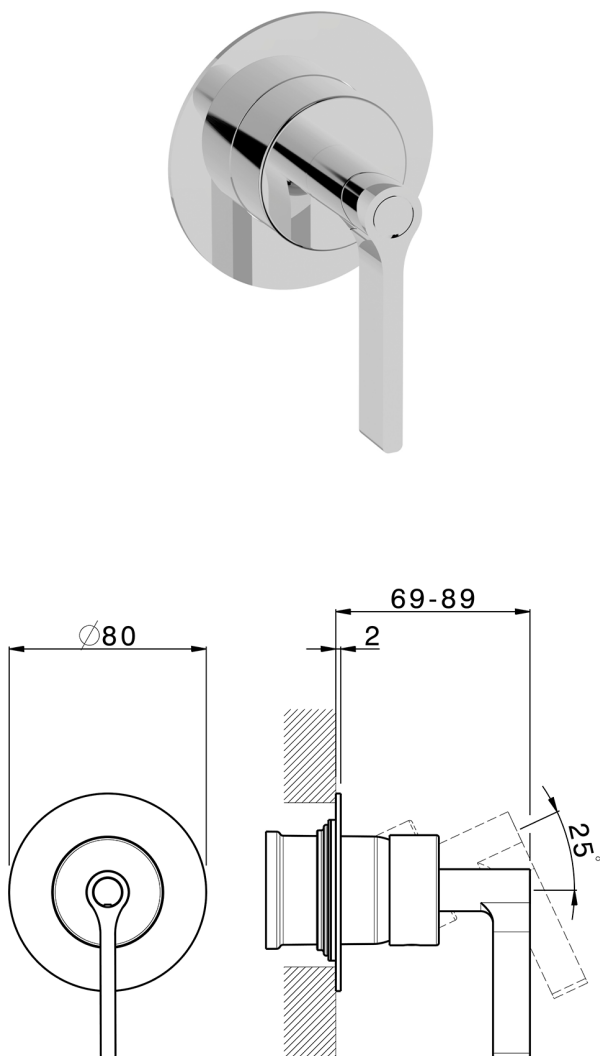

Exposed part for concealed S.L. shower valve GRACE_GC003000

MODEL **GC003000**

Exposed part for concealed S.L. shower valve, without concealed part, for item ZA005300-ZA005301

AVAILABLE FINISHINGS

-  **21** 21 Chrome
-  **2F** 2F Brushed Nickel
-  **2W** 2W Brushed Gold
-  **5H** 5H Dark Brass Brushed
-  **5L** 5L Brushed Black Titanium
-  **6T** 6T Chrome/Matt Black

CHARACTERISTICS

Installation **Concealed**

Required concealed parts **ZA005301**

ZA005300

Concealed single lever shower mixer CONCEALED_ZA005301

MODEL **ZA005301**

Concealed single lever shower mixer, 1/2" concealed shower, without trim kit, with noise reducers

AVAILABLE FINISHINGS

04 04 Without finishing

CHARACTERISTICS

Concealed **1**
 Cartridge Spare Parts **ZZ94035000**
35 mm Cartridge

Piastra/Plate/Plaque/Platte/Placa
 2-3mm: XX 27-47 YY 54-74
 10mm: XX 16-40 YY 43-68

Concealed single lever shower mixer CONCEALED_ZA005300

MODEL **ZA005300**

Concealed single lever shower mixer, 1/2" concealed shower, without trim kit

AVAILABLE FINISHINGS

 **04** 04 Without finishing

CHARACTERISTICS