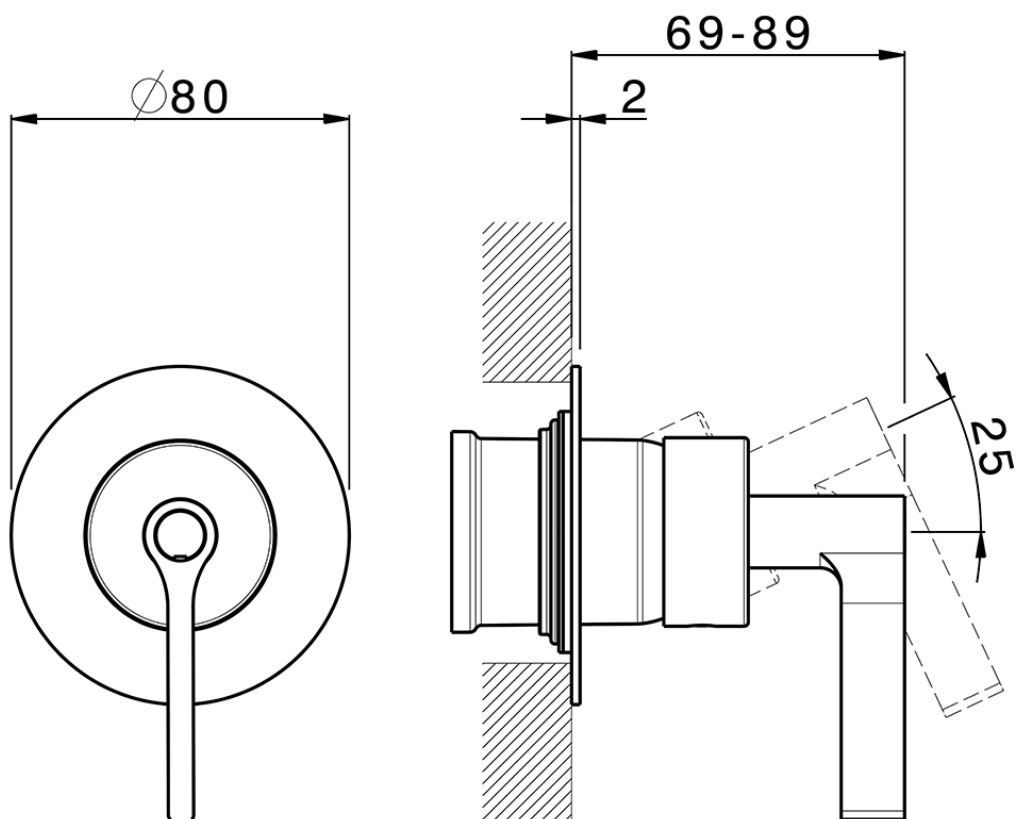

Exposed part for concealed S.L. shower valve GRACE_GC003000

GC003000

<https://en.cisal.it/exposed-part-for-concealed-s-l-shower-valve-grace-gc003000>

Piastra/Plate/Plaque/Platte/Placa

2-3mm: XX 27-47 YY 54-74

10mm: XX 16-40 YY 43-68

ZA005301

<https://en.cisal.it/concealed-single-lever-shower-mixer-concealed-za005301>

Piastra/Plate/Plaque/Platte/Placa

2-3mm: XX 27-47 YY 54-74

10mm: XX 16-40 YY 43-68

ZA005300

<https://en.cisal.it/concealed-single-lever-shower-mixer-concealed-za005300>