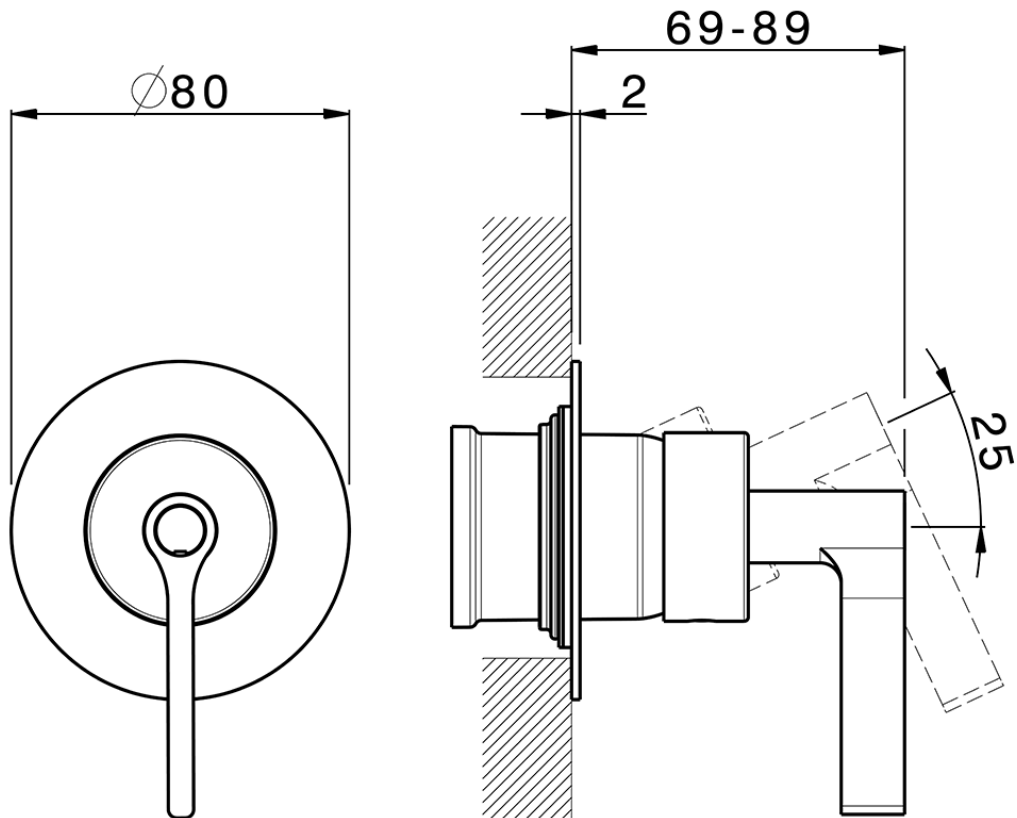

## Exposed part for concealed S.L. shower valve GRACE\_GC003000

GC003000

<https://en.cisal.it/exposed-part-for-concealed-s-l-shower-valve-grace-gc003000>

Piastra/Plate/Plaque/Platte/Placa

2-3mm: XX 27-47 YY 54-74

10mm: XX 16-40 YY 43-68

ZA005301

<https://en.cisal.it/concealed-single-lever-shower-mixer-concealed-za005301>

Piastra/Plate/Plaque/Platte/Placa

2-3mm: XX 27-47 YY 54-74

10mm: XX 16-40 YY 43-68

ZA005300

<https://en.cisal.it/concealed-single-lever-shower-mixer-concealed-za005300>