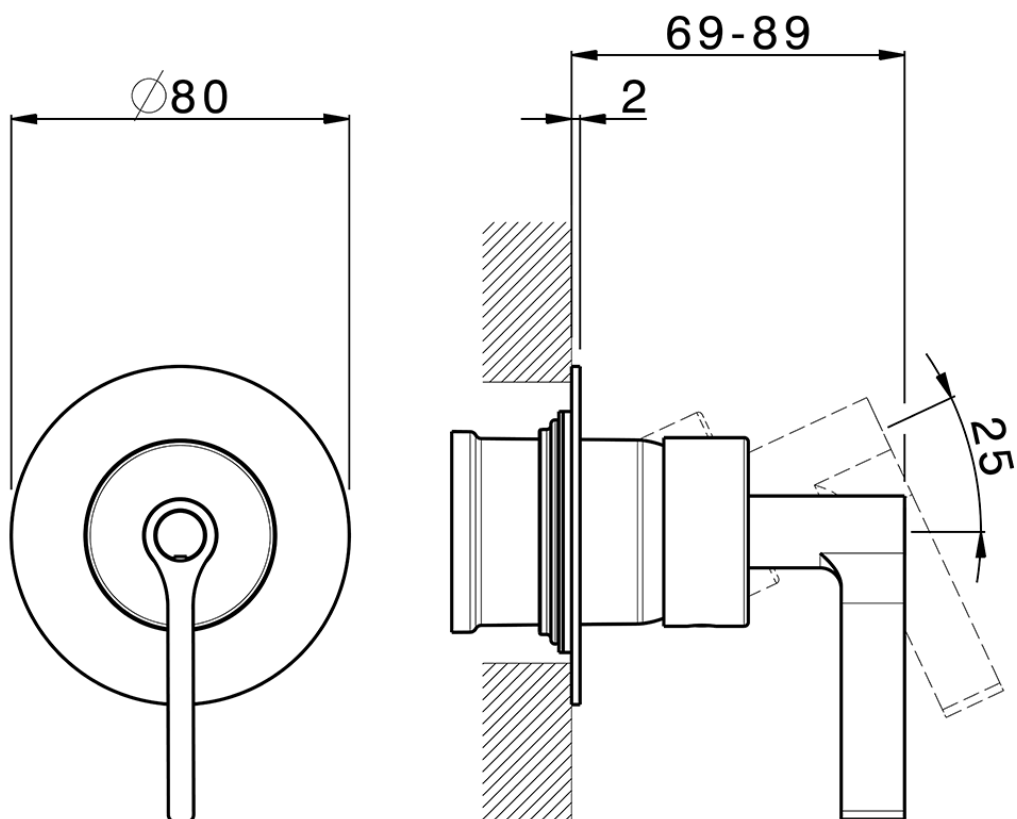

Exposed part for concealed S.L. shower valve GRACE_GC003000

GC003000

<https://en.cisal.it/exposed-part-for-concealed-s-l-shower-valve-grace-gc003000>

Piastra/Plate/Plaque/Platte/Placa

2-3mm: XX 27-47 YY 54-74

10mm: XX 16-40 YY 43-68

ZA005301

<https://en.cisal.it/concealed-single-lever-shower-mixer-concealed-za005301>

Piastra/Plate/Plaque/Platte/Placa

2-3mm: XX 27-47 YY 54-74

10mm: XX 16-40 YY 43-68

ZA005300

<https://en.cisal.it/concealed-single-lever-shower-mixer-concealed-za005300>