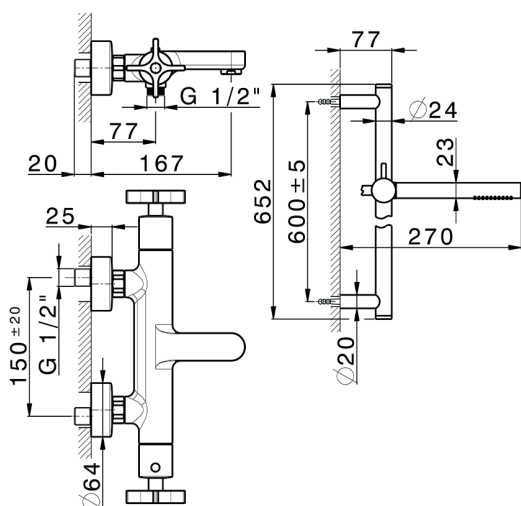

## Thermostatic bath-shower mixer with sliding bar GRACE\_GSS21016

MODEL **GSS21016**

Thermostatic bath-shower mixer with sliding bar, 60 cm slide rail kit with sliding bracket, 22,5 mm Brass One Spray handshower, 150 cm SUPREME smooth flexible hose

### CHARACTERISTICS

Cartridge Spare Parts **22.04A.AR - ZZ97279004**

**Argo 2 (long filter) Thermostatic Valve**