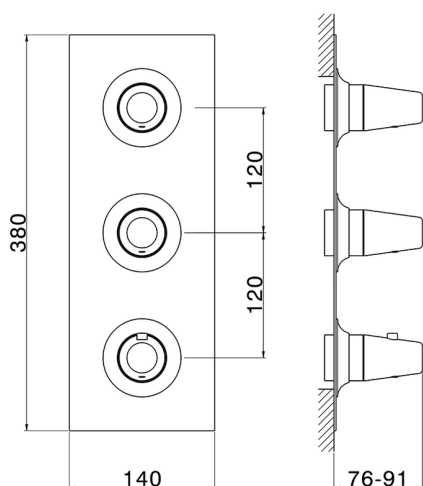

Cover Part for 2 Function Concealed Thermo Valve WELLNESS_VI01V200

MODEL **VI01V200**

Cover Part for 2 Function Concealed Thermo Valve, for item ZA01V200

AVAILABLE FINISHINGS

-  **21** 21 Chrome
-  **2Q** 2Q Black Titanium
-  **40** 40 Matt Black
-  **4Q** 4Q Matt White

Cover Part for 2 Function Concealed Thermo Valve WELLNESS_VI01V200

VI01V200

<https://en.cisal.it/cover-part-for-2-function-concealed-thermo-valve-wellness-vi01v200>

2 Function Concealed Thermostatic Valve CONCEALED_ZA01V200