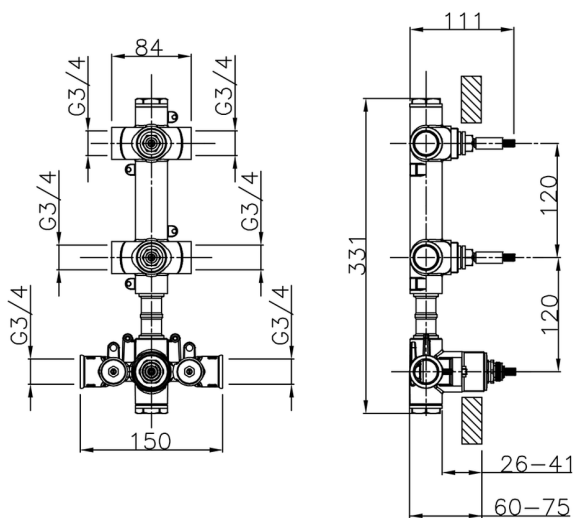

MODEL **ZA01V200**

2 Function Concealed Thermostatic Valve

AVAILABLE FINISHINGS

 **04** 04 Without finishing

CHARACTERISTICS

Concealed **1**
 Cartridge Spare Parts **23.51A.HF**
HF Thermostatic Valve

Thermostatic