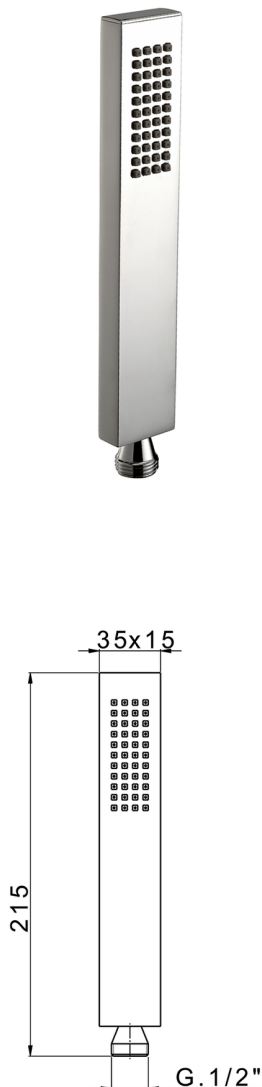

Brass Minimal handshower SHOWER_DS014450

MODEL **DS014450**

Brass Minimal handshower, 215x35x15 One spray

AVAILABLE FINISHINGS

- **21** 21 Chrome
- **2B** 2B Polished Nickel
- **2F** 2F Brushed Nickel
- **2Q** 2Q Black Titanium
- **40** 40 Matt Black
- **4Q** 4Q Matt White

CHARACTERISTICS

2026-06-13