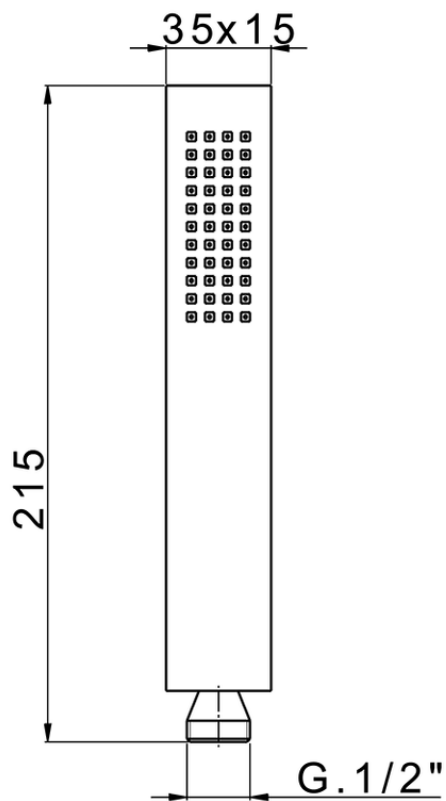

**Brass Minimal handshower SHOWER\_DS014450**

DS014450

<https://en.cisal.it/brass-minimal-handshower-shower-ds014450>

2026-06-13