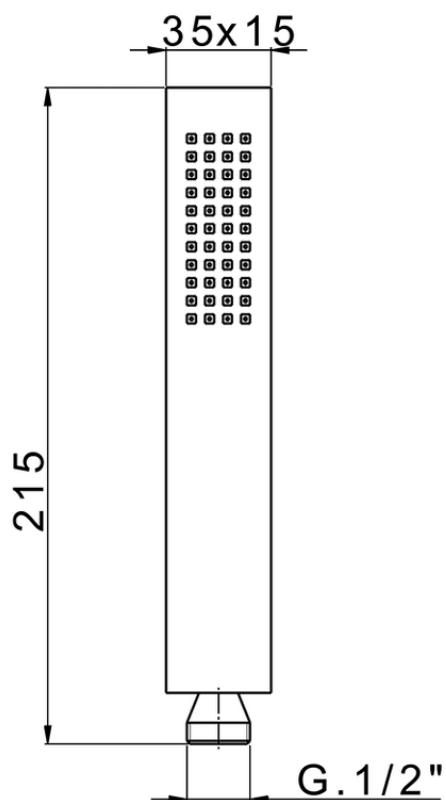

**Brass Minimal handshower SHOWER\_DS014450**

DS014450

<https://en.cisal.it/brass-minimal-handshower-shower-ds014450>

2026-07-03