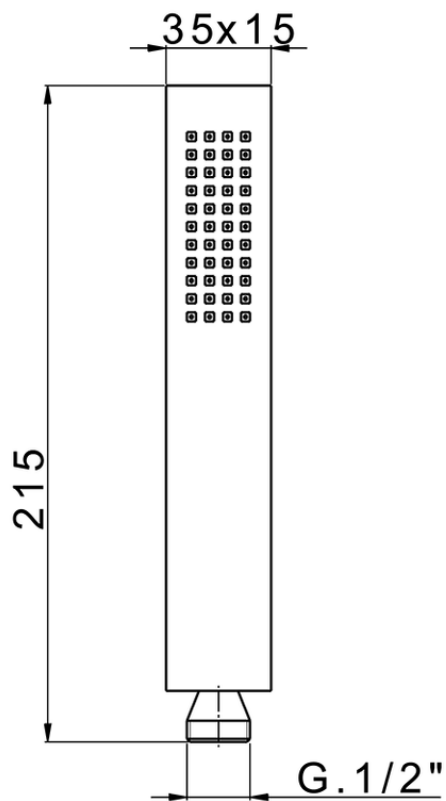

**Brass Minimal handshower SHOWER\_DS014450**

DS014450

<https://en.cisal.it/brass-minimal-handshower-shower-ds014450>

2026-07-03