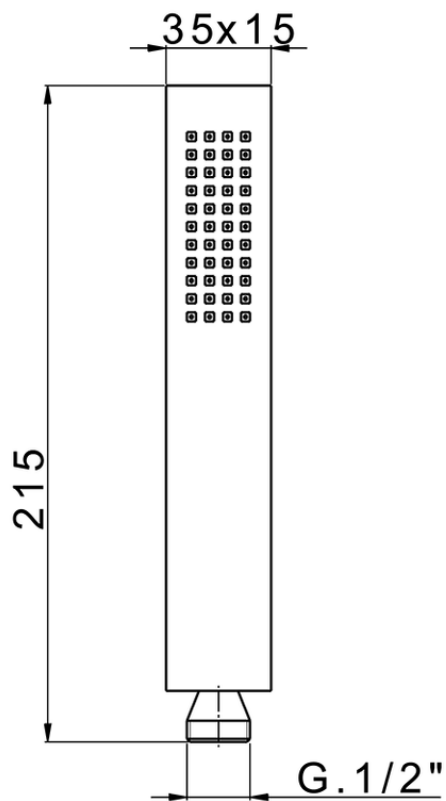

Brass Minimal handshower SHOWER_DS014450

DS014450

<https://en.cisal.it/brass-minimal-handshower-shower-ds014450>

2026-05-17