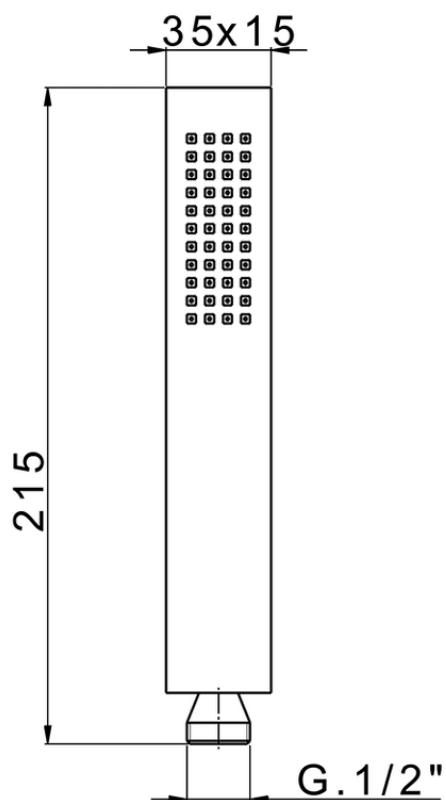

## Brass Minimal handshower SHOWER\_DS014450

DS014450

<https://en.cisal.it/brass-minimal-handshower-shower-ds014450>

2026-04-06