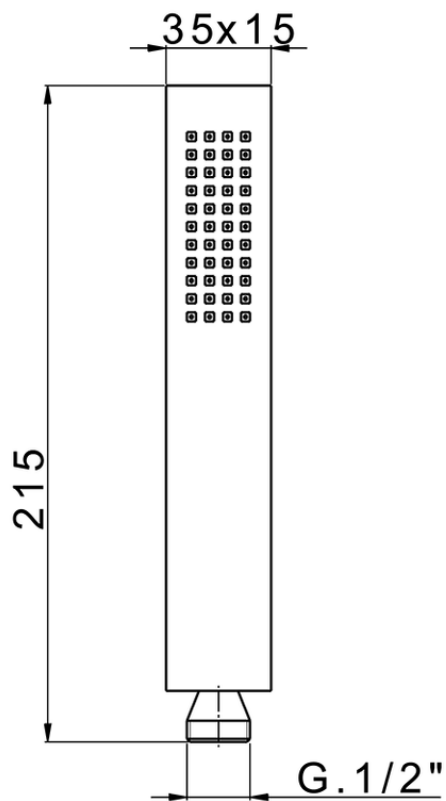

Brass Minimal handshower SHOWER_DS014450

DS014450

<https://en.cisal.it/brass-minimal-handshower-shower-ds014450>

2026-04-06