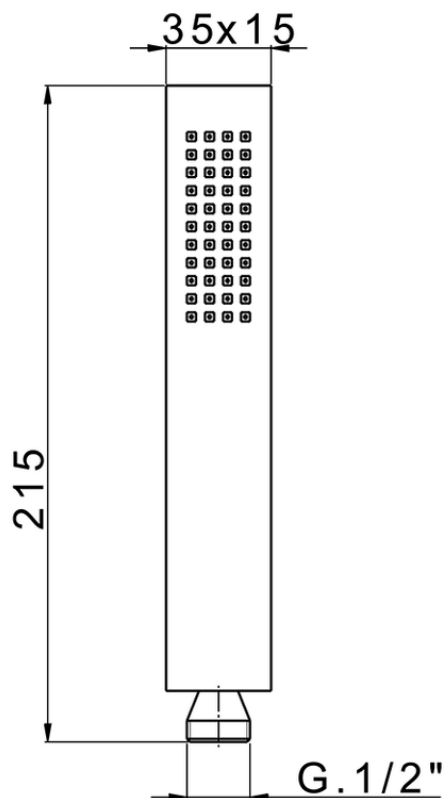

Brass Minimal handshower SHOWER_DS014450

DS014450

<https://en.cisal.it/brass-minimal-handshower-shower-ds014450>

2026-06-14