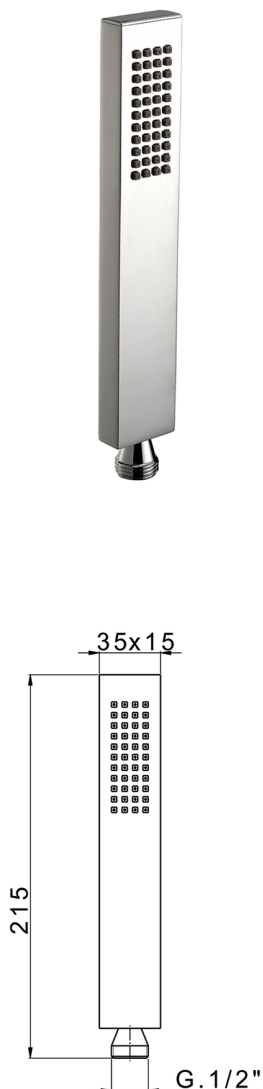

Brass Minimal handshower SHOWER_DS014450

MODEL **DS014450**

Brass Minimal handshower, 215x35x15 One spray

AVAILABLE FINISHINGS

- **21** 21 Chrome
- **2B** 2B Polished Nickel
- **2F** 2F Brushed Nickel
- **2Q** 2Q Black Titanium
- **40** 40 Matt Black
- **4Q** 4Q Matt White

CHARACTERISTICS

2026-04-26