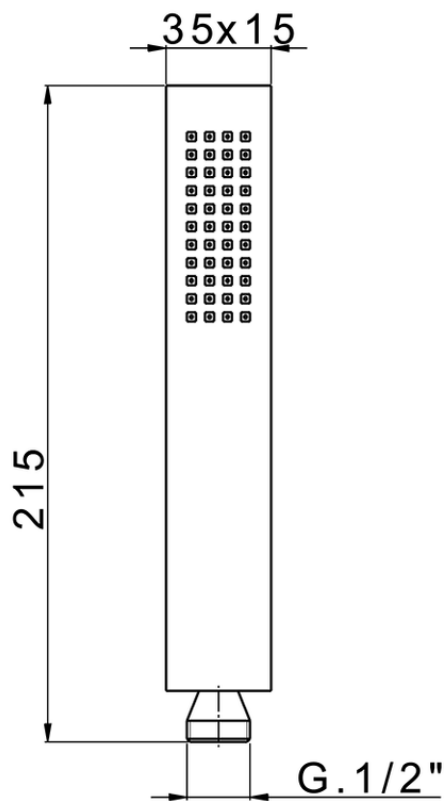

Brass Minimal handshower SHOWER_DS014450

DS014450

<https://en.cisal.it/brass-minimal-handshower-shower-ds014450>

2026-04-26