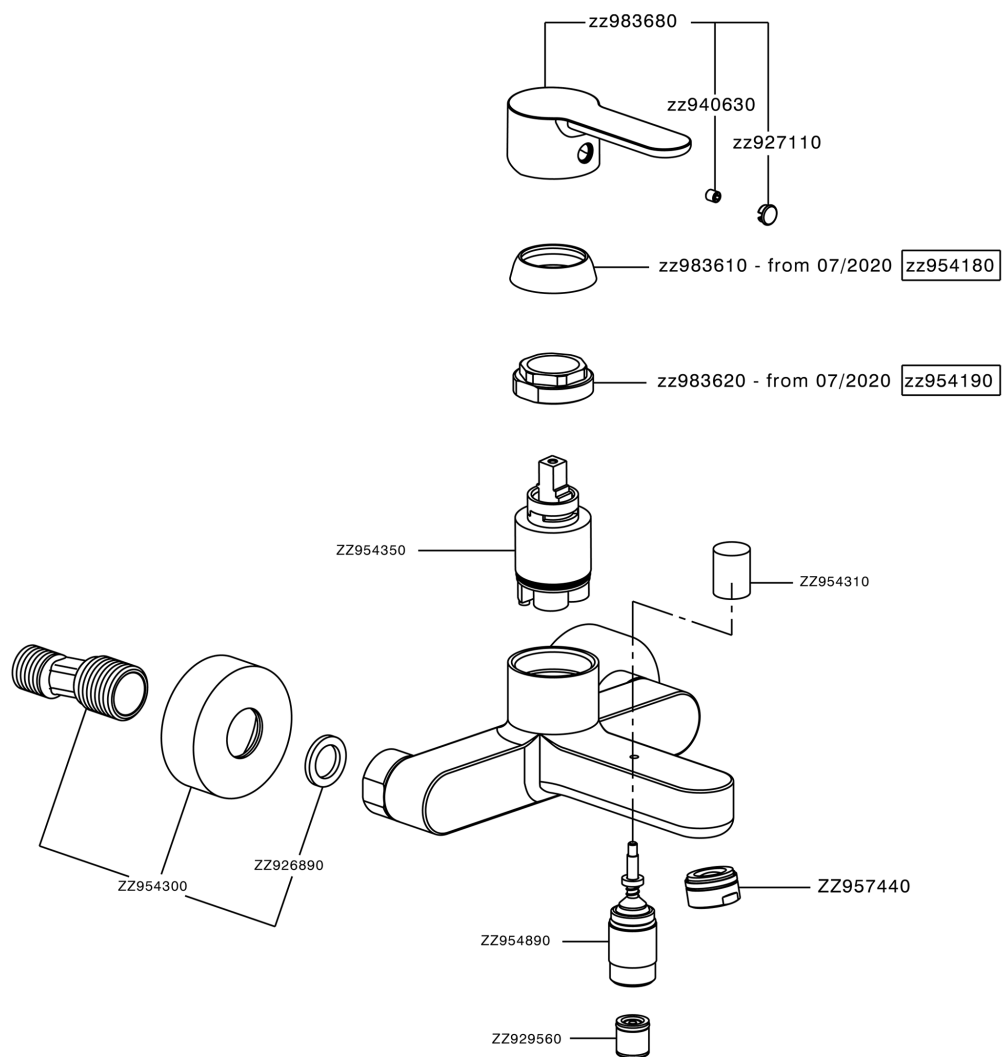

## Single lever bath mixer TENDER\_C2000133

MODEL **C2000133**

Single lever bath mixer, without shower set, 1/2" M flexible connection

AVAILABLE FINISHINGS

CHARACTERISTICS

Cartridge Spare Parts **ZZ95435000**

**35 mm Cartridge**

### EcoStop

EcoStop feature limits water flow to approximately 50% of maximum output with one point of resistance on setting. Push slightly past the middle stop only when full water output is required. This will save water up to 50%.

## Single lever bath mixer TENDER\_C2000133

C2000133

<https://en.cisal.it/single-lever-bath-mixer-tender-c2000133>

2026-04-30