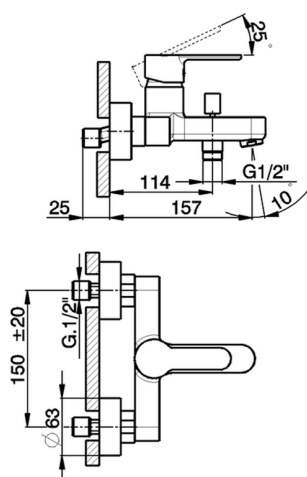

## Single lever bath mixer TENDER\_C2000133

MODEL **C2000133**

Single lever bath mixer, without shower set, 1/2" M flexible connection

AVAILABLE FINISHINGS

CHARACTERISTICS

Cartridge Spare Parts **ZZ95435000**

**35 mm Cartridge**

### EcoStop

EcoStop feature limits water flow to approximately 50% of maximum output with one point of resistance on setting. Push slightly past the middle stop only when full water output is required. This will save water up to 50%.