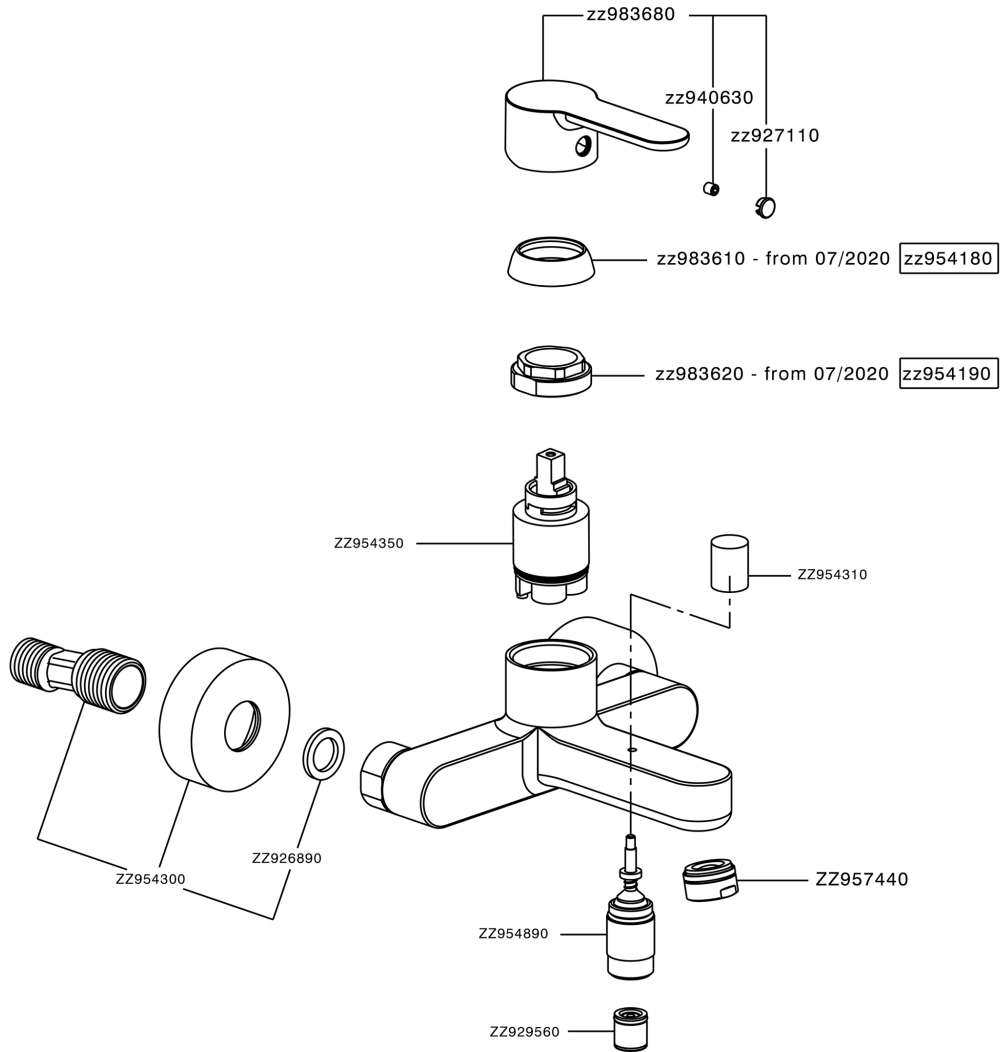

## Single lever bath mixer TENDER\_C2000133

MODEL **C2000133**

Single lever bath mixer, without shower set, 1/2" M flexible connection

AVAILABLE FINISHINGS

CHARACTERISTICS

Cartridge Spare Parts **ZZ95435000**

**35 mm Cartridge**

### EcoStop

EcoStop feature limits water flow to approximately 50% of maximum output with one point of resistance on setting. Push slightly past the middle stop only when full water output is required. This will save water up to 50%.

## Single lever bath mixer TENDER\_C2000133

C2000133

<https://en.cisal.it/single-lever-bath-mixer-tender-c2000133>

2026-04-08