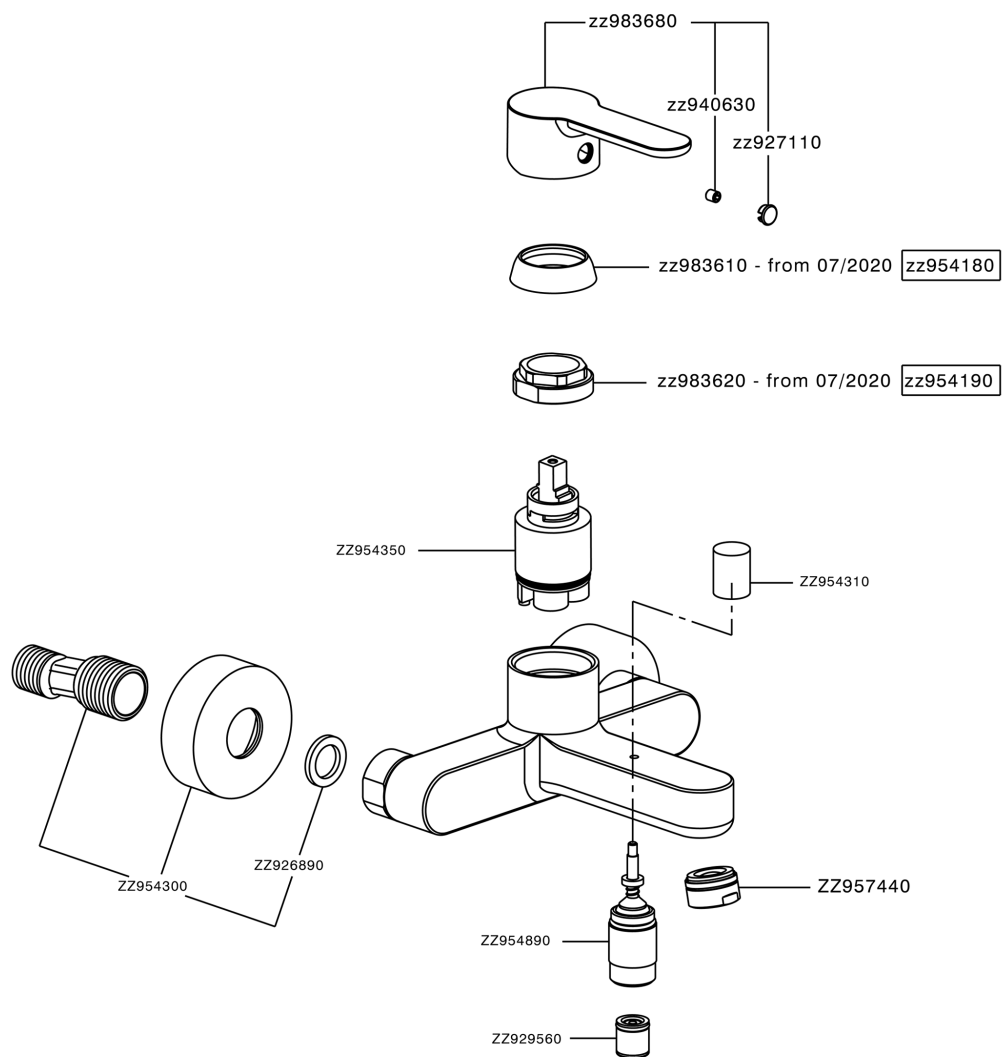

Single lever bath mixer TENDER_C2000133

MODEL **C2000133**

Single lever bath mixer, without shower set, 1/2" M flexible connection

AVAILABLE FINISHINGS

CHARACTERISTICS

Cartridge Spare Parts **ZZ95435000**

35 mm Cartridge

EcoStop

EcoStop feature limits water flow to approximately 50% of maximum output with one point of resistance on setting. Push slightly past the middle stop only when full water output is required. This will save water up to 50%.

Single lever bath mixer TENDER_C2000133

C2000133

<https://en.cisal.it/single-lever-bath-mixer-tender-c2000133>

2026-05-20