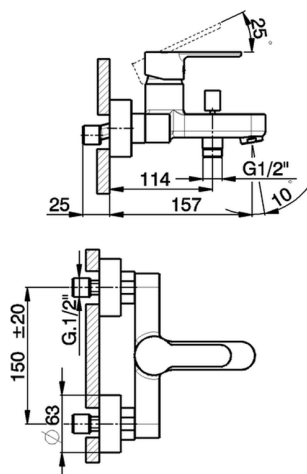

Single lever bath mixer TENDER_C2000133

MODEL **C2000133**

Single lever bath mixer, without shower set, 1/2" M flexible connection

AVAILABLE FINISHINGS

CHARACTERISTICS

Cartridge Spare Parts **ZZ95435000**

35 mm Cartridge

EcoStop

EcoStop feature limits water flow to approximately 50% of maximum output with one point of resistance on setting. Push slightly past the middle stop only when full water output is required. This will save water up to 50%.

Single lever bath mixer TENDER_C2000133

C2000133

<https://en.cisal.it/single-lever-bath-mixer-tender-c2000133>

2026-05-20