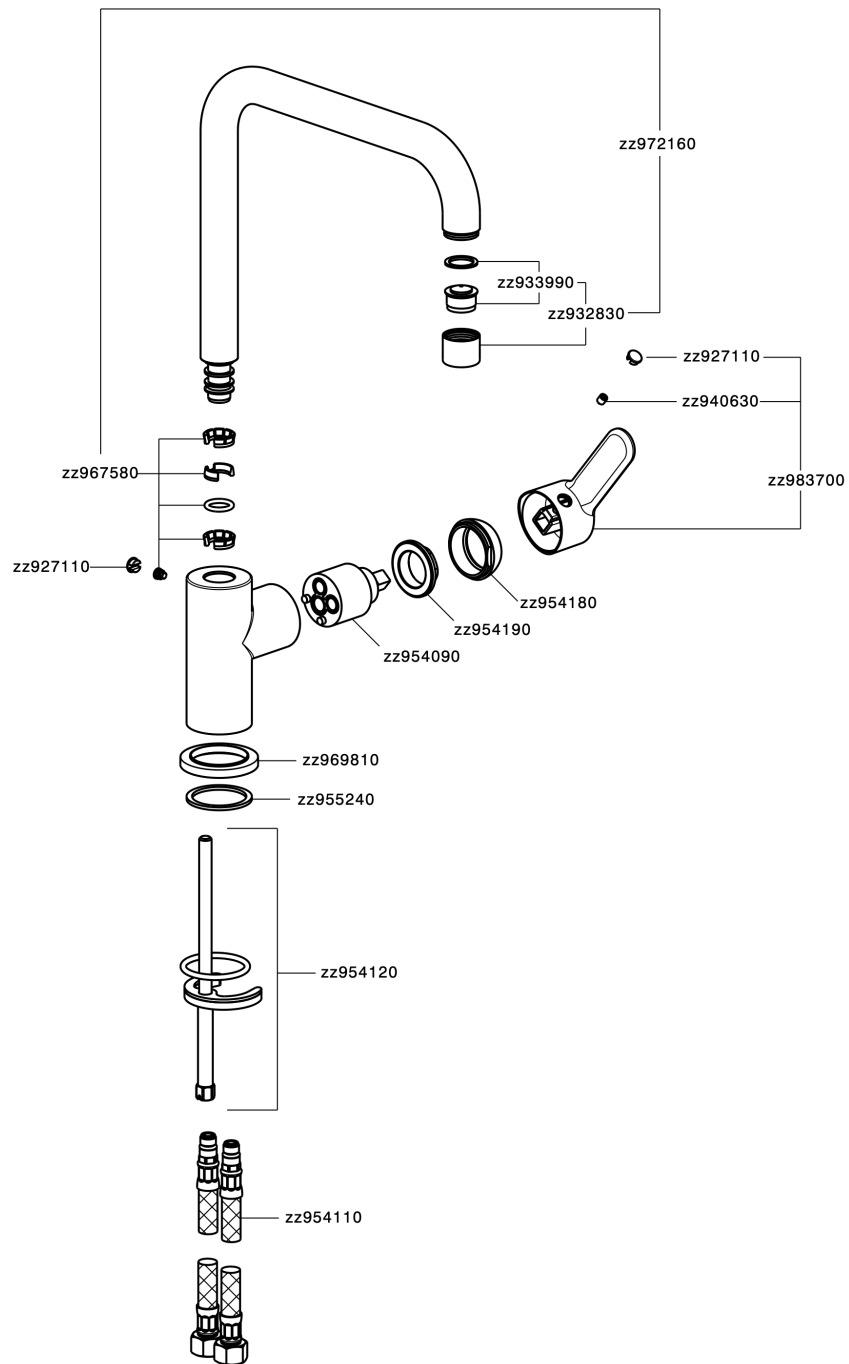

Single lever sink mixer Energysave KITCHEN_C2002535

C2002535

<https://en.cisal.it/single-lever-sink-mixer-energysave-kitchen-c2002535>

2025-01-02