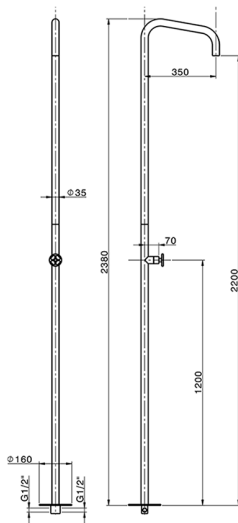

## Free Standing Progressive Shower Column WELLNESS\_MR005120

MODEL **MR005120**

Free Standing Progressive Shower Column, for Indoor/Outdoor use, with rain spray aerator, INOX AISI 316L

AVAILABLE FINISHINGS

**D1** D1 Brushed Inox

CHARACTERISTICS

Cartridge Spare Parts **ZZ9E521000**

**25 mm Progressive single-lever cartridge**

2024-12-22