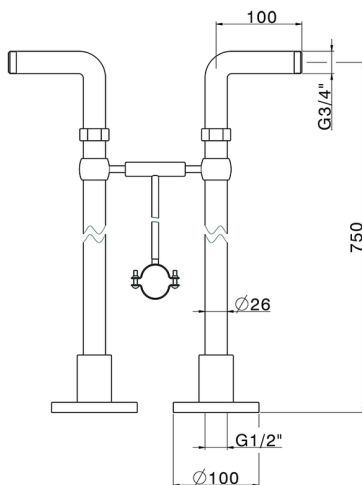

## Floor pillar legs COMPONENTS\_ZA003833

MODEL **ZA003833**

Floor pillar legs

AVAILABLE FINISHINGS

 **21** 21 Chrome

CHARACTERISTICS

2026-05-17