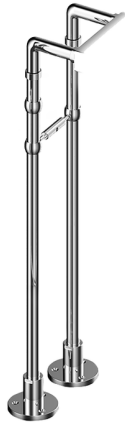

## Floor pillar legs COMPONENTS\_ZA003833

MODEL **ZA003833**

Floor pillar legs

AVAILABLE FINISHINGS

 **21** 21 Chrome

CHARACTERISTICS

2026-05-17