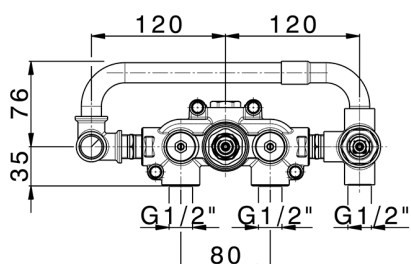

Exposed part for con.thermo.shower valve,2-outlets HI-RISE_RI019640

MODEL **RI019640**

Exposed part for con.thermo.shower valve,2-outlets,with 2 outlet deviastop,35x15 mm Brass minimalistic one spray handshower,150 cm SUPREME smooth flexible hose

Concealed thermostatic shower mixer, 2-outlets CONCEALED_ZA019340

MODEL **ZA019340**

Concealed thermostatic shower mixer,
2-outlets, without trim kit

AVAILABLE FINISHINGS

CHARACTERISTICS

Concealed **1**
 Cartridge Spare Parts **24.04A.PP**
8x20 Plus P Thermostatic Valve