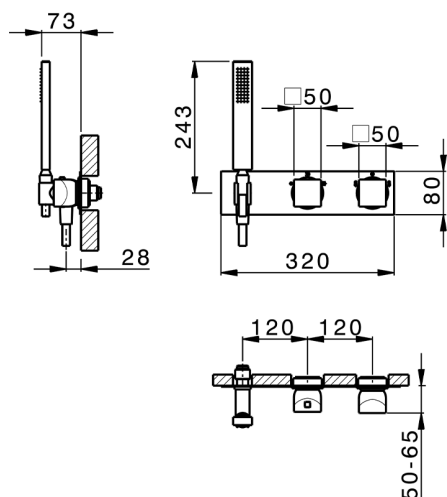

Exposed part for con.thermo.shower valve,2-outlets HI-RISE_RI019640

MODEL **RI019640**

Exposed part for con.thermo.shower valve,2-outlets,with 2 outlet deviastop,35x15 mm Brass minimalistic one spray handshower,150 cm SUPREME smooth flexible hose

Concealed thermostatic shower mixer, 2-outlets CONCEALED_ZA019340

MODEL **ZA019340**

Concealed thermostatic shower mixer,
2-outlets, without trim kit

AVAILABLE FINISHINGS

CHARACTERISTICS

Concealed **1**
 Cartridge Spare Parts **24.04A.PP**
8x20 Plus P Thermostatic Valve