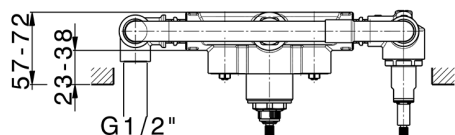

Concealed thermostatic shower mixer, 2-outlets CONCEALED_ZA019340

MODEL **ZA019340**

Concealed thermostatic shower mixer,
2-outlets, without trim kit

AVAILABLE FINISHINGS

CHARACTERISTICS

Concealed **1**
 Cartridge Spare Parts **24.04A.PP**
8x20 Plus P Thermostatic Valve