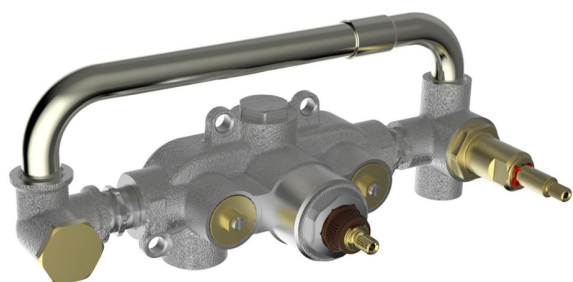

Exposed part for con.thermo.shower valve,2-outlets HI-RISE_RI019640

MODEL **RI019640**

Exposed part for con.thermo.shower valve,2-outlets,with 2 outlet deviastop,35x15 mm Brass minimalistic one spray handshower,150 cm SUPREME smooth flexible hose

Thermostatic

The Cisal thermostatic is your personal water manager, helping you to handle, control and save water and energy.

CHARACTERISTICS

Installation **Concealed**
 Required concealed parts **ZA019340**

Concealed thermostatic shower mixer, 2-outlets CONCEALED_ZA019340

MODEL **ZA019340**

Concealed thermostatic shower mixer,
2-outlets, without trim kit

AVAILABLE FINISHINGS

CHARACTERISTICS

Concealed **1**
 Cartridge Spare Parts **24.04A.PP**
8x20 Plus P Thermostatic Valve