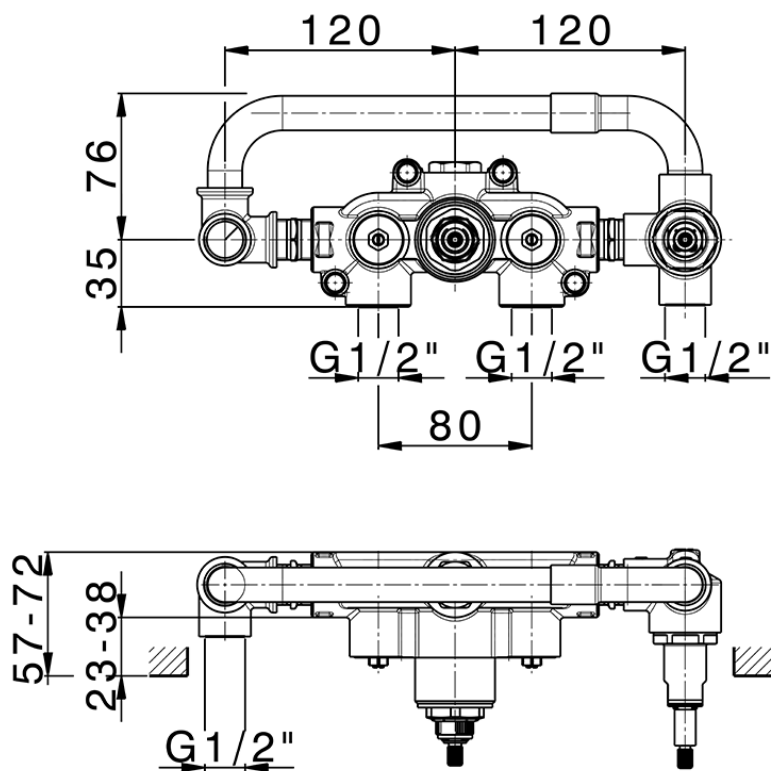

Exposed part for con.thermo.shower valve,2-outlets HI-RISE_RI019640

RI019640

<https://en.cisal.it/exposed-part-for-con-thermo-shower-valve-2-outlets-hi-rise-ri019640>

ZA019340

<https://en.cisal.it/concealed-thermostatic-shower-mixer-2-outlets-concealed-za019340>