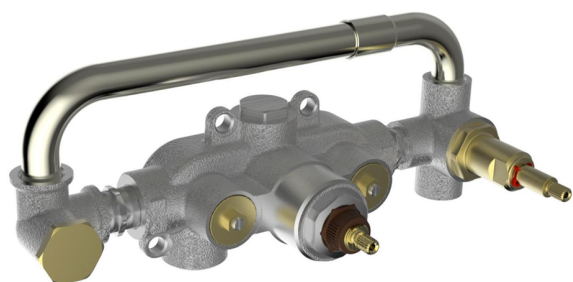

Exposed part for con.thermo.shower valve,2-outlets HI-RISE_RI019640

MODEL **RI019640**

Exposed part for con.thermo.shower valve,2-outlets,with 2 outlet devistop,35x15 mm Brass minimalistic one spray handshower,150 cm SUPREME smooth flexible hose

Thermostatic

The Cisal thermostatic is your personal water manager, helping you to handle, control and save water and energy.

CHARACTERISTICS

Installation **Concealed**
 Required concealed parts **ZA019340**

Concealed thermostatic shower mixer, 2-outlets CONCEALED_ZA019340

MODEL **ZA019340**

Concealed thermostatic shower mixer,
2-outlets, without trim kit

AVAILABLE FINISHINGS

CHARACTERISTICS

Concealed **1**
 Cartridge Spare Parts **24.04A.PP**
8x20 Plus P Thermostatic Valve

Thermostatic

The Cisal thermostatic is your personal water manager, helping you to handle, control and save water and energy.

2026-04-08