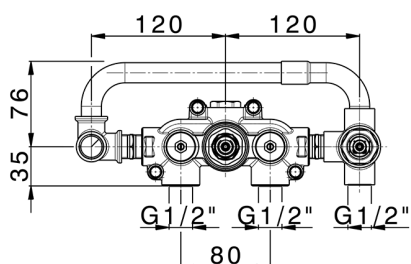

Exposed part for con.thermo.shower valve,2-outlets HI-RISE_RI019640

MODEL **RI019640**

Exposed part for con.thermo.shower valve,2-outlets,with 2 outlet devistop,35x15 mm Brass minimalistic one spray handshower,150 cm SUPREME smooth flexible hose

Concealed thermostatic shower mixer, 2-outlets CONCEALED_ZA019340

MODEL **ZA019340**

Concealed thermostatic shower mixer,
2-outlets, without trim kit

AVAILABLE FINISHINGS

CHARACTERISTICS

Concealed **1**
 Cartridge Spare Parts **24.04A.PP**
8x20 Plus P Thermostatic Valve