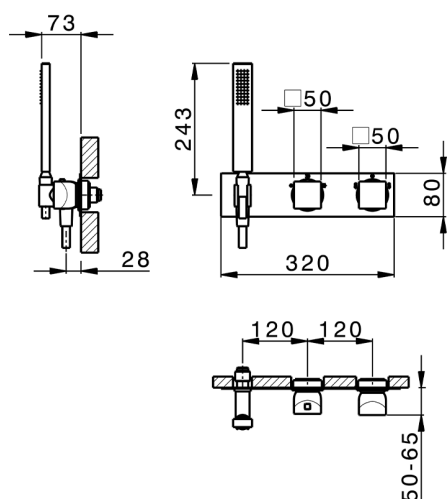

Exposed part for con.thermo.shower valve,2-outlets HI-RISE_RI019640

MODEL **RI019640**

Exposed part for con.thermo.shower valve,2-outlets,with 2 outlet devistop,35x15 mm Brass minimalistic one spray handshower,150 cm SUPREME smooth flexible hose

Concealed thermostatic shower mixer, 2-outlets CONCEALED_ZA019340

MODEL **ZA019340**

Concealed thermostatic shower mixer,
2-outlets, without trim kit

AVAILABLE FINISHINGS

CHARACTERISTICS

Concealed **1**
 Cartridge Spare Parts **24.04A.PP**
8x20 Plus P Thermostatic Valve