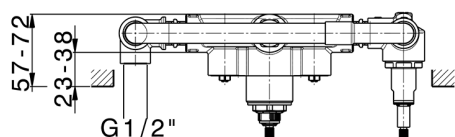

Concealed thermostatic shower mixer, 2-outlets CONCEALED_ZA019340

MODEL **ZA019340**

Concealed thermostatic shower mixer,
2-outlets, without trim kit

AVAILABLE FINISHINGS

CHARACTERISTICS

Concealed **1**
 Cartridge Spare Parts **24.04A.PP**
8x20 Plus P Thermostatic Valve