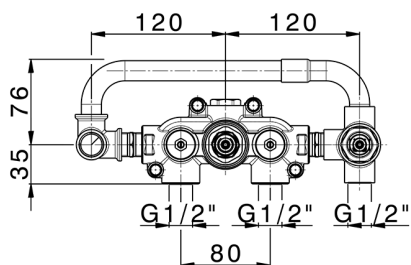

Concealed thermostatic shower mixer, 2-outlets CONCEALED_ZA019340

MODEL **ZA019340**

Concealed thermostatic shower mixer,
2-outlets, without trim kit

AVAILABLE FINISHINGS

04 04 Without finishing

CHARACTERISTICS

Concealed **1**
Cartridge Spare Parts **24.04A.PP**

8x20 Plus P Thermostatic Valve

Thermostatic

The Cisal thermostatic is your personal water manager, helping you to handle, control and save water and energy.

2026-06-13