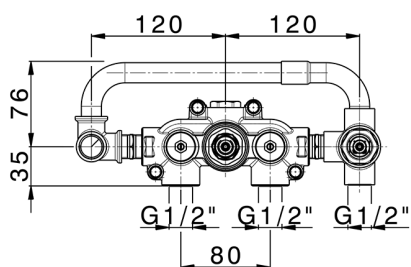

## Exposed part for con.thermo.shower valve,2-outlets HI-RISE\_RI019640

MODEL **RI019640**

Exposed part for con.thermo.shower valve,2-outlets,with 2 outlet devistop,35x15 mm Brass minimalistic one spray handshower,150 cm SUPREME smooth flexible hose

## Concealed thermostatic shower mixer, 2-outlets CONCEALED\_ZA019340

MODEL **ZA019340**

Concealed thermostatic shower mixer,  
2-outlets, without trim kit

AVAILABLE FINISHINGS

 **04** 04 Without finishing

CHARACTERISTICS

Concealed **1**  
Cartridge Spare Parts **24.04A.PP**

**8x20 Plus P Thermostatic Valve**