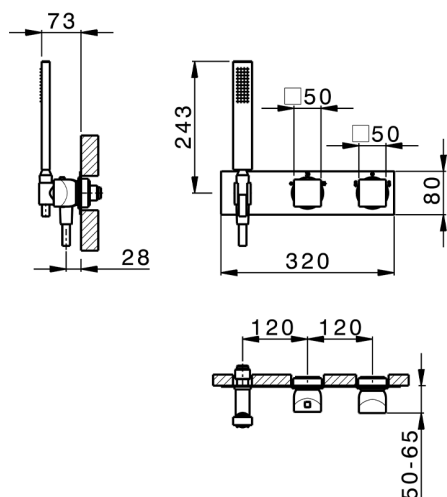

Exposed part for con.thermo.shower valve,2-outlets HI-RISE_RI019640

MODEL **RI019640**

Exposed part for con.thermo.shower valve,2-outlets,with 2 outlet deviastop,35x15 mm Brass minimalistic one spray handshower,150 cm SUPREME smooth flexible hose

Concealed thermostatic shower mixer, 2-outlets CONCEALED_ZA019340

MODEL **ZA019340**

Concealed thermostatic shower mixer,
2-outlets, without trim kit

AVAILABLE FINISHINGS

 **04** 04 Without finishing

CHARACTERISTICS