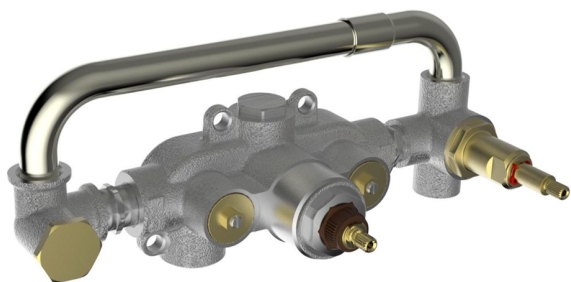

Exposed part for con.thermo.shower valve,2-outlets HI-RISE_RI019640

MODEL **RI019640**

Exposed part for con.thermo.shower valve,2-outlets,with 2 outlet deviastop,35x15 mm Brass minimalistic one spray handshower,150 cm SUPREME smooth flexible hose

Thermostatic

The Cisal thermostatic is your personal water manager, helping you to handle, control and save water and energy.

CHARACTERISTICS

Installation **Concealed**
 Required concealed parts **ZA019340**

Concealed thermostatic shower mixer, 2-outlets CONCEALED_ZA019340

MODEL **ZA019340**

Concealed thermostatic shower mixer,
2-outlets, without trim kit

AVAILABLE FINISHINGS

 **04** 04 Without finishing

CHARACTERISTICS

Concealed **1**
Cartridge Spare Parts **24.04A.PP**

8x20 Plus P Thermostatic Valve

Thermostatic

The Cisal thermostatic is your personal water manager, helping you to handle, control and save water and energy.