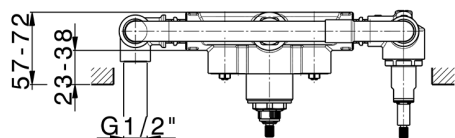

Concealed thermostatic shower mixer, 2-outlets CONCEALED_ZA019340

MODEL **ZA019340**

Concealed thermostatic shower mixer,
2-outlets, without trim kit

AVAILABLE FINISHINGS

04 04 Without finishing

CHARACTERISTICS

Concealed **1**
Cartridge Spare Parts **24.04A.PP**

8x20 Plus P Thermostatic Valve

Thermostatic

The Cisal thermostatic is your personal water manager, helping you to handle, control and save water and energy.