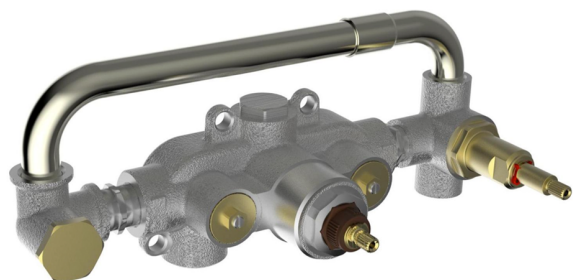

## Exposed part for con.thermo.shower valve,2-outlets HI-RISE\_RI019640

MODEL **RI019640**

Exposed part for con.thermo.shower valve,2-outlets,with 2 outlet devistop,35x15 mm Brass minimalistic one spray handshower,150 cm SUPREME smooth flexible hose

## Concealed thermostatic shower mixer, 2-outlets CONCEALED\_ZA019340

MODEL **ZA019340**

Concealed thermostatic shower mixer,  
2-outlets, without trim kit

AVAILABLE FINISHINGS

 **04** 04 Without finishing

CHARACTERISTICS

Concealed **1**  
Cartridge Spare Parts **24.04A.PP**

**8x20 Plus P Thermostatic Valve**