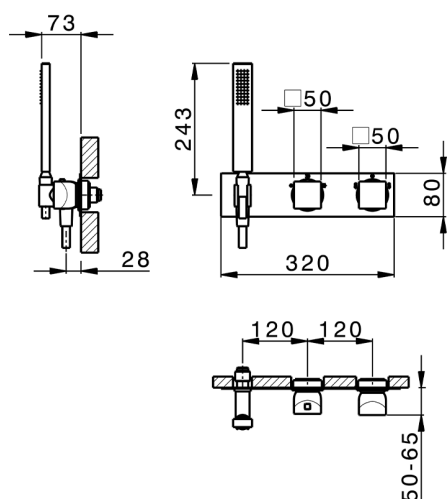

## Exposed part for con.thermo.shower valve,2-outlets HI-RISE\_RI019640

MODEL **RI019640**

Exposed part for con.thermo.shower valve,2-outlets,with 2 outlet devistop,35x15 mm Brass minimalistic one spray handshower,150 cm SUPREME smooth flexible hose

CHARACTERISTICS

Concealed **1**  
Cartridge Spare Parts **24.04A.PP**

**8x20 Plus P Thermostatic Valve**