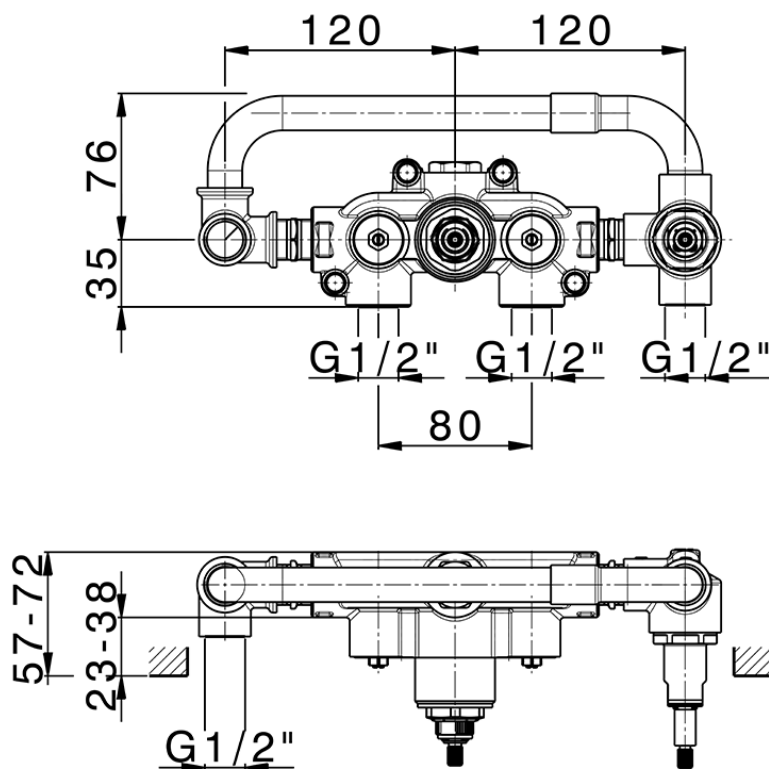

## Exposed part for con.thermo.shower valve,2-outlets HI-RISE\_RI019640

RI019640

<https://en.cisal.it/exposed-part-for-con-thermo-shower-valve-2-outlets-hi-rise-ri019640>

ZA019340

<https://en.cisal.it/concealed-thermostatic-shower-mixer-2-outlets-concealed-za019340>