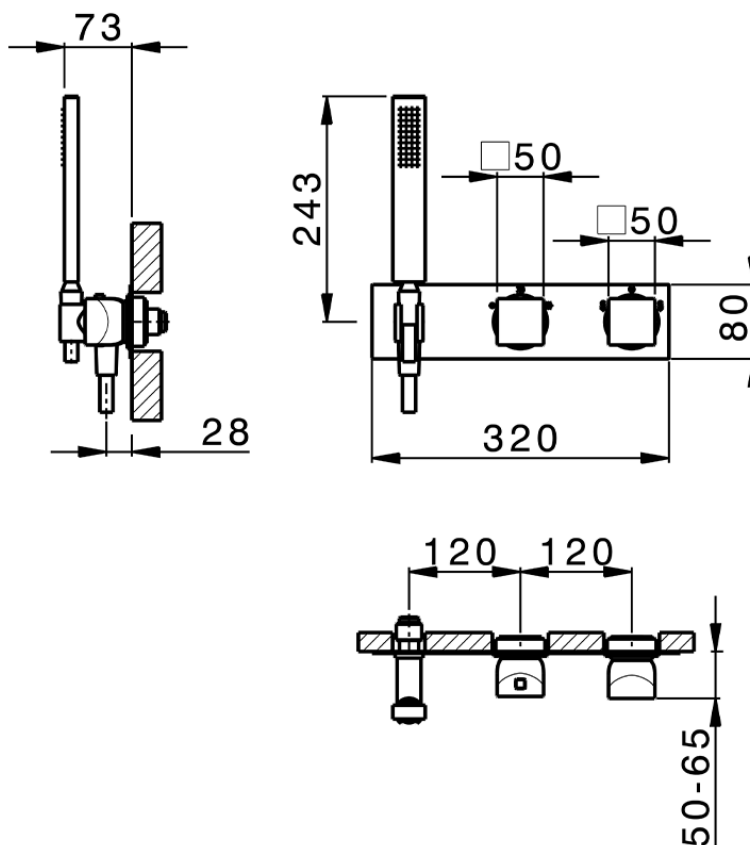

## Exposed part for con.thermo.shower valve,2-outlets HI-RISE\_RI019640

RI019640

<https://en.cisal.it/exposed-part-for-con-thermo-shower-valve-2-outlets-hi-rise-ri019640>

ZA019340

<https://en.cisal.it/concealed-thermostatic-shower-mixer-2-outlets-concealed-za019340>