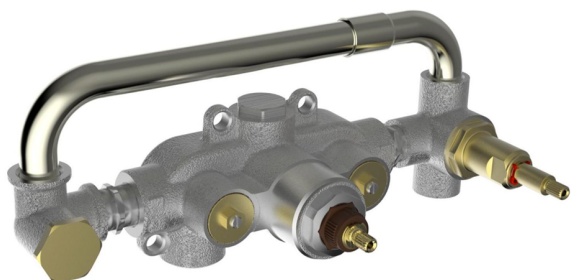

Exposed part for con.thermo.shower valve,2-outlets HI-RISE_RI019640

MODEL **RI019640**

Exposed part for con.thermo.shower valve,2-outlets,with 2 outlet deviastop,35x15 mm Brass minimalistic one spray handshower,150 cm SUPREME smooth flexible hose

Thermostatic

The Cisal thermostatic is your personal water manager, helping you to handle, control and save water and energy.

CHARACTERISTICS

Installation **Concealed**
 Required concealed parts **ZA019340**

Concealed thermostatic shower mixer, 2-outlets CONCEALED_ZA019340

MODEL **ZA019340**

Concealed thermostatic shower mixer,
2-outlets, without trim kit

AVAILABLE FINISHINGS

CHARACTERISTICS

Concealed **1**
 Cartridge Spare Parts **24.04A.PP**
8x20 Plus P Thermostatic Valve