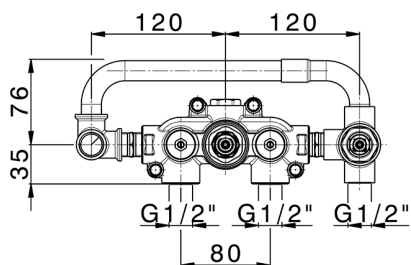

Exposed part for con.thermo.shower valve,2-outlets HI-RISE_RI019640

MODEL **RI019640**

Exposed part for con.thermo.shower valve,2-outlets,with 2 outlet deviastop,35x15 mm Brass minimalistic one spray handshower,150 cm SUPREME smooth flexible hose

Concealed thermostatic shower mixer, 2-outlets CONCEALED_ZA019340

MODEL **ZA019340**

Concealed thermostatic shower mixer,
2-outlets, without trim kit

AVAILABLE FINISHINGS

CHARACTERISTICS

Concealed **1**
 Cartridge Spare Parts **24.04A.PP**
8x20 Plus P Thermostatic Valve