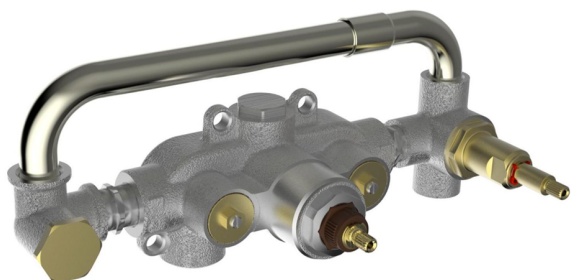

Exposed part for con.thermo.shower valve,2-outlets HI-RISE_RI019640

MODEL **RI019640**

Exposed part for con.thermo.shower valve,2-outlets,with 2 outlet devistop,35x15 mm Brass minimalistic one spray handshower,150 cm SUPREME smooth flexible hose

Thermostatic

The Cisal thermostatic is your personal water manager, helping you to handle, control and save water and energy.

CHARACTERISTICS

Installation **Concealed**
 Required concealed parts **ZA019340**

Concealed thermostatic shower mixer, 2-outlets CONCEALED_ZA019340

MODEL **ZA019340**

Concealed thermostatic shower mixer,
2-outlets, without trim kit

AVAILABLE FINISHINGS

CHARACTERISTICS

Concealed **1**
 Cartridge Spare Parts **24.04A.PP**
8x20 Plus P Thermostatic Valve