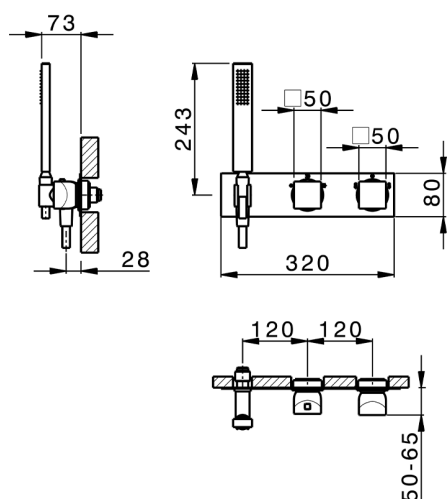

Exposed part for con.thermo.shower valve,2-outlets HI-RISE_RI019640

MODEL **RI019640**

Exposed part for con.thermo.shower valve,2-outlets,with 2 outlet deviastop,35x15 mm Brass minimalistic one spray handshower,150 cm SUPREME smooth flexible hose

Concealed thermostatic shower mixer, 2-outlets CONCEALED_ZA019340

MODEL **ZA019340**

Concealed thermostatic shower mixer,
2-outlets, without trim kit

AVAILABLE FINISHINGS

CHARACTERISTICS

Concealed **1**
 Cartridge Spare Parts **24.04A.PP**
8x20 Plus P Thermostatic Valve