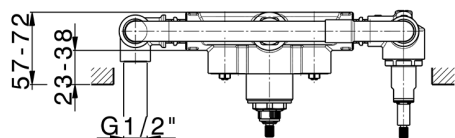

CHARACTERISTICS

Concealed **1**
Cartridge Spare Parts **24.04A.PP**

8x20 Plus P Thermostatic Valve

Thermostatic

The Cisal thermostatic is your personal water manager, helping you to handle, control and save water and energy.