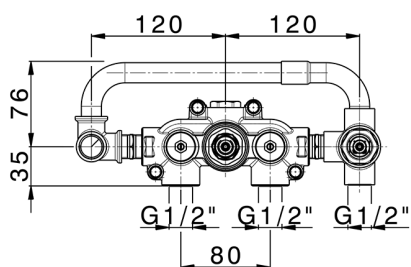

Thermostatic

The Cisal thermostatic is your personal water manager, helping you to handle, control and save water and energy.

2026-04-28