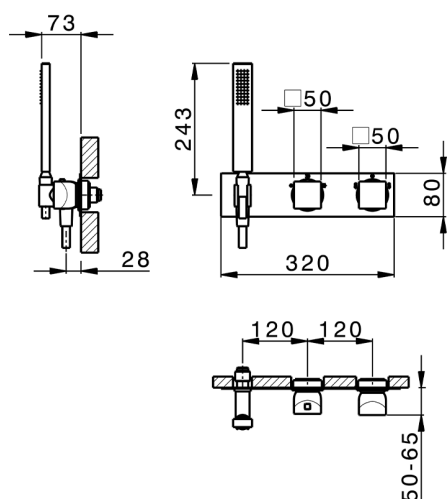

Exposed part for con.thermo.shower valve,2-outlets HI-RISE_RI019640

MODEL **RI019640**

Exposed part for con.thermo.shower valve,2-outlets,with 2 outlet deviastop,35x15 mm Brass minimalistic one spray handshower,150 cm SUPREME smooth flexible hose

Concealed thermostatic shower mixer, 2-outlets CONCEALED_ZA019340

MODEL **ZA019340**

Concealed thermostatic shower mixer,
2-outlets, without trim kit

AVAILABLE FINISHINGS

 **04** 04 Without finishing

CHARACTERISTICS