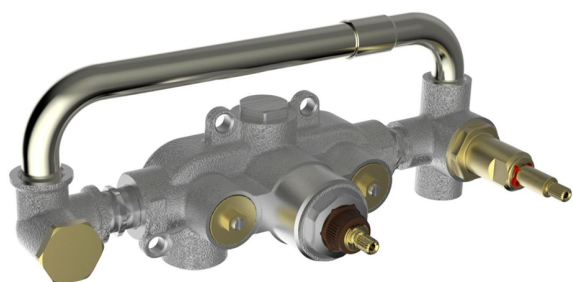

Exposed part for con.thermo.shower valve,2-outlets HI-RISE_RI019640

MODEL **RI019640**

Exposed part for con.thermo.shower valve,2-outlets,with 2 outlet devistop,35x15 mm Brass minimalistic one spray handshower,150 cm SUPREME smooth flexible hose

Thermostatic

The Cisal thermostatic is your personal water manager, helping you to handle, control and save water and energy.

CHARACTERISTICS

Installation **Concealed**
 Required concealed parts **ZA019340**

Concealed thermostatic shower mixer, 2-outlets CONCEALED_ZA019340

MODEL **ZA019340**

Concealed thermostatic shower mixer,
2-outlets, without trim kit

AVAILABLE FINISHINGS

CHARACTERISTICS

Concealed **1**
 Cartridge Spare Parts **24.04A.PP**
8x20 Plus P Thermostatic Valve