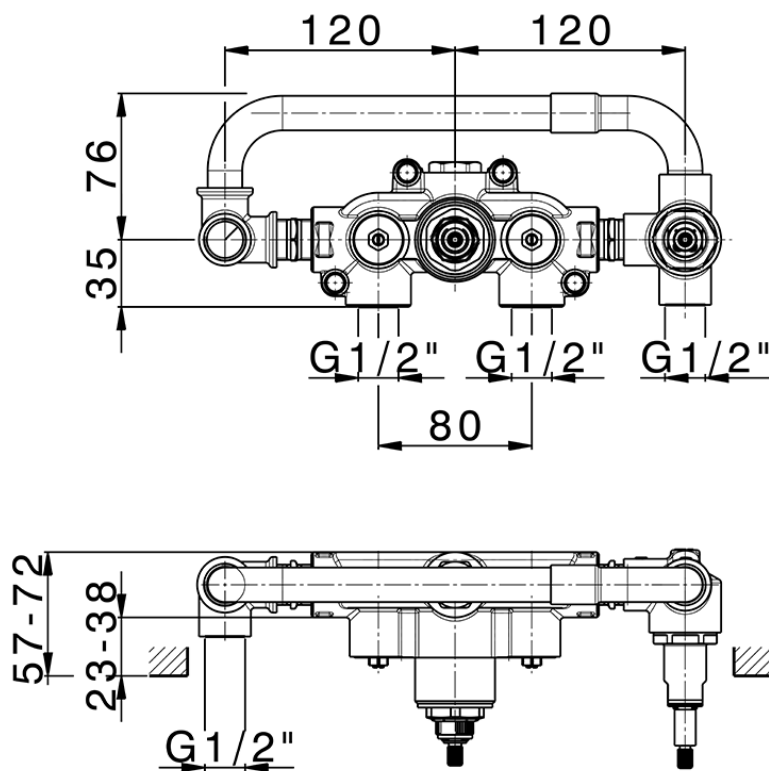

Exposed part for con.thermo.shower valve,2-outlets HI-RISE_RI019640

RI019640

<https://en.cisal.it/exposed-part-for-con-thermo-shower-valve-2-outlets-hi-rise-ri019640>

ZA019340

<https://en.cisal.it/concealed-thermostatic-shower-mixer-2-outlets-concealed-za019340>