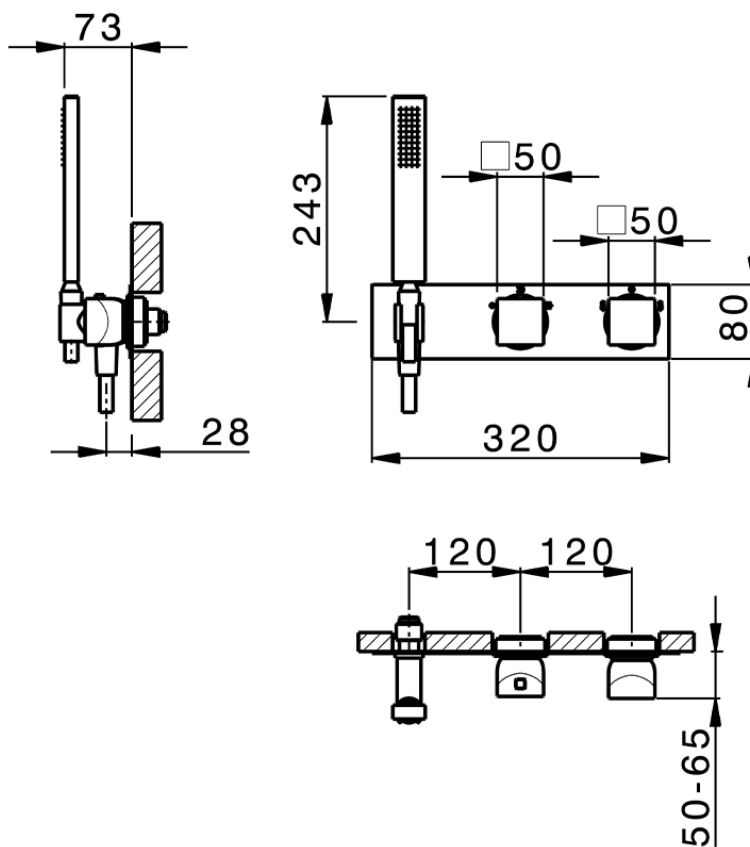

Exposed part for con.thermo.shower valve,2-outlets HI-RISE_RI019640

RI019640

<https://en.cisal.it/exposed-part-for-con-thermo-shower-valve-2-outlets-hi-rise-ri019640>

ZA019340

<https://en.cisal.it/concealed-thermostatic-shower-mixer-2-outlets-concealed-za019340>