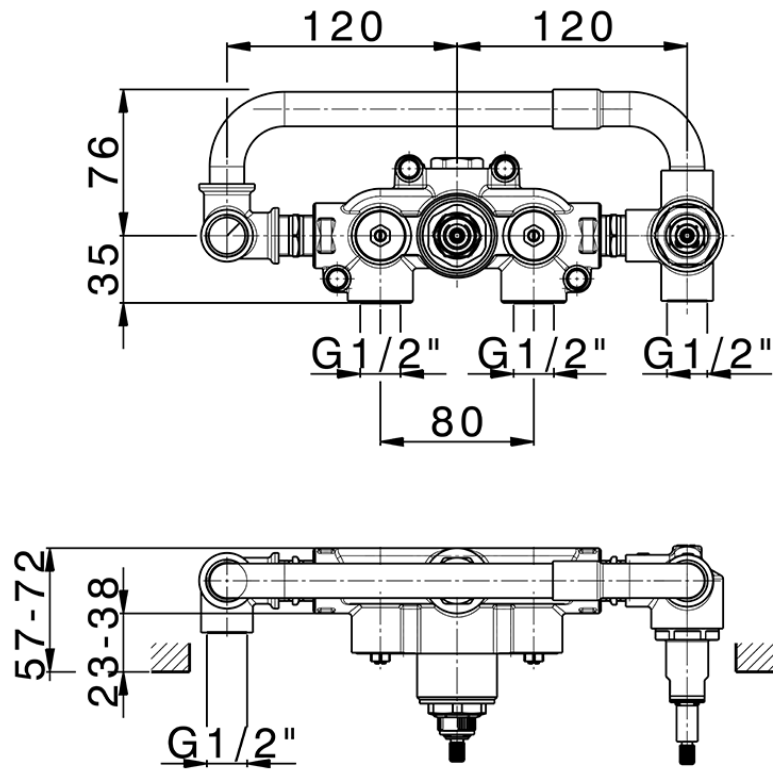

Exposed part for con.thermo.shower valve,2-outlets HI-RISE_RI019640

RI019640

<https://en.cisal.it/exposed-part-for-con-thermo-shower-valve-2-outlets-hi-rise-ri019640>

ZA019340

<https://en.cisal.it/concealed-thermostatic-shower-mixer-2-outlets-concealed-za019340>