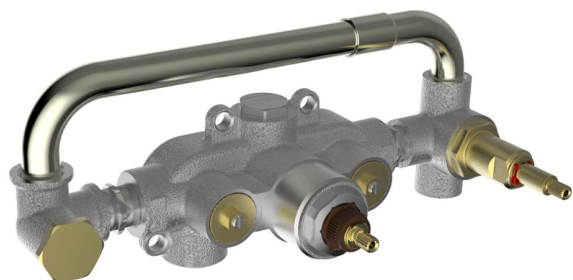

Exposed part for con.thermo.shower valve,2-outlets HI-RISE_RI019640

MODEL **RI019640**

Exposed part for con.thermo.shower valve,2-outlets,with 2 outlet devistop,35x15 mm Brass minimalistic one spray handshower,150 cm SUPREME smooth flexible hose

Thermostatic

The Cisal thermostatic is your personal water manager, helping you to handle, control and save water and energy.

CHARACTERISTICS

Installation **Concealed**
 Required concealed parts **ZA019340**

Concealed thermostatic shower mixer, 2-outlets CONCEALED_ZA019340

MODEL **ZA019340**

Concealed thermostatic shower mixer,
2-outlets, without trim kit

AVAILABLE FINISHINGS

CHARACTERISTICS

Concealed **1**
 Cartridge Spare Parts **24.04A.PP**
8x20 Plus P Thermostatic Valve

Thermostatic

The Cisal thermostatic is your personal water manager, helping you to handle, control and save water and energy.

2026-04-12