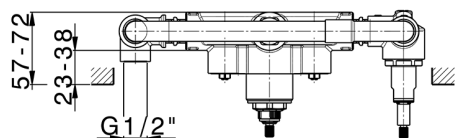

Concealed thermostatic shower mixer, 2-outlets CONCEALED_ZA019340

MODEL **ZA019340**

Concealed thermostatic shower mixer,
2-outlets, without trim kit

AVAILABLE FINISHINGS

CHARACTERISTICS

Concealed **1**
 Cartridge Spare Parts **24.04A.PP**
8x20 Plus P Thermostatic Valve