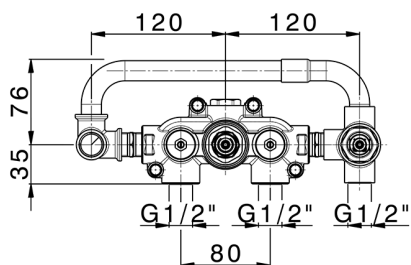

Concealed thermostatic shower mixer, 2-outlets CONCEALED_ZA019340

MODEL **ZA019340**

Concealed thermostatic shower mixer,
2-outlets, without trim kit

AVAILABLE FINISHINGS

04 04 Without finishing

CHARACTERISTICS

Concealed **1**
Cartridge Spare Parts **24.04A.PP**

8x20 Plus P Thermostatic Valve

Thermostatic

The Cisal thermostatic is your personal water manager, helping you to handle, control and save water and energy.

2026-05-19