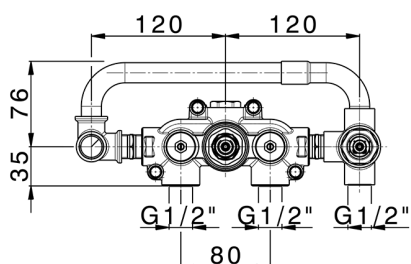

Thermostatic

The Cisal thermostatic is your personal water manager, helping you to handle, control and save water and energy.

2026-06-13