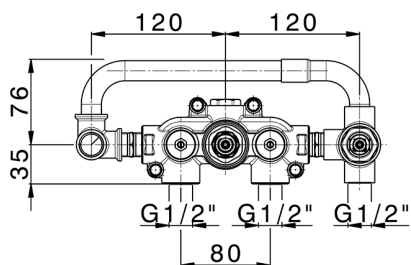

Exposed part for con.thermo.shower valve,2-outlets HI-RISE_RI019640

MODEL **RI019640**

Exposed part for con.thermo.shower valve,2-outlets,with 2 outlet devistop,35x15 mm Brass minimalistic one spray handshower,150 cm SUPREME smooth flexible hose

Concealed thermostatic shower mixer, 2-outlets CONCEALED_ZA019340

MODEL **ZA019340**

Concealed thermostatic shower mixer,
2-outlets, without trim kit

AVAILABLE FINISHINGS

CHARACTERISTICS

Concealed **1**
 Cartridge Spare Parts **24.04A.PP**
8x20 Plus P Thermostatic Valve