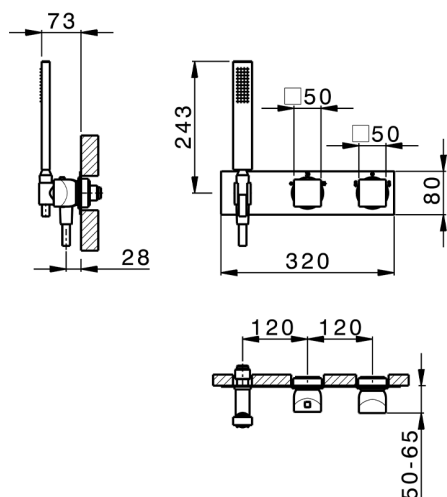

Exposed part for con.thermo.shower valve,2-outlets HI-RISE_RI019640

MODEL **RI019640**

Exposed part for con.thermo.shower valve,2-outlets,with 2 outlet deviaistop,35x15 mm Brass minimalistic one spray handshower,150 cm SUPREME smooth flexible hose

Concealed thermostatic shower mixer, 2-outlets CONCEALED_ZA019340

MODEL **ZA019340**

Concealed thermostatic shower mixer,
2-outlets, without trim kit

AVAILABLE FINISHINGS

 **04** 04 Without finishing

CHARACTERISTICS