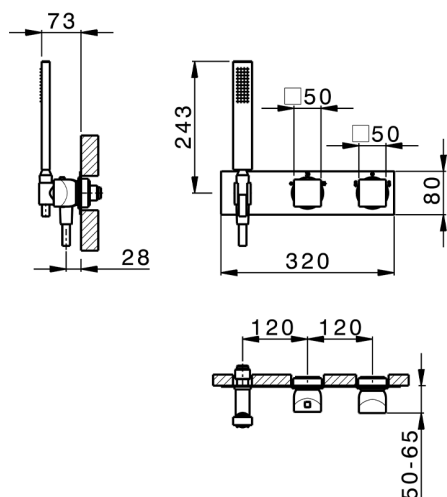

Exposed part for con.thermo.shower valve,2-outlets HI-RISE_RI019640

MODEL **RI019640**

Exposed part for con.thermo.shower valve,2-outlets,with 2 outlet devistop,35x15 mm Brass minimalistic one spray handshower,150 cm SUPREME smooth flexible hose

Concealed thermostatic shower mixer, 2-outlets CONCEALED_ZA019340

MODEL **ZA019340**

Concealed thermostatic shower mixer,
2-outlets, without trim kit

AVAILABLE FINISHINGS

CHARACTERISTICS

Concealed **1**
 Cartridge Spare Parts **24.04A.PP**
8x20 Plus P Thermostatic Valve