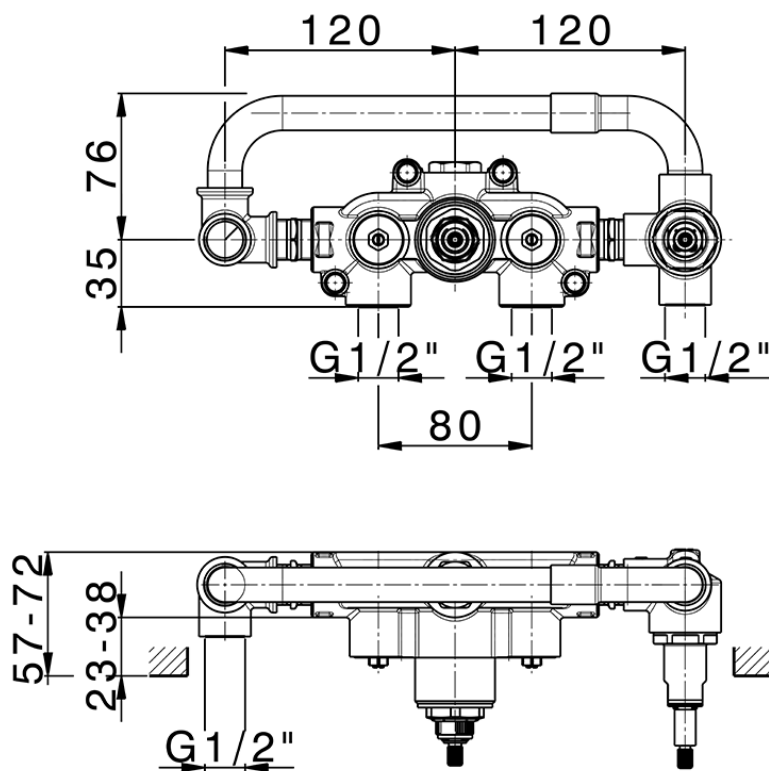

Exposed part for con.thermo.shower valve,2-outlets HI-RISE\_RI019640

RI019640

<https://en.cisal.it/exposed-part-for-con-thermo-shower-valve-2-outlets-hi-rise-ri019640>

ZA019340

<https://en.cisal.it/concealed-thermostatic-shower-mixer-2-outlets-concealed-za019340>