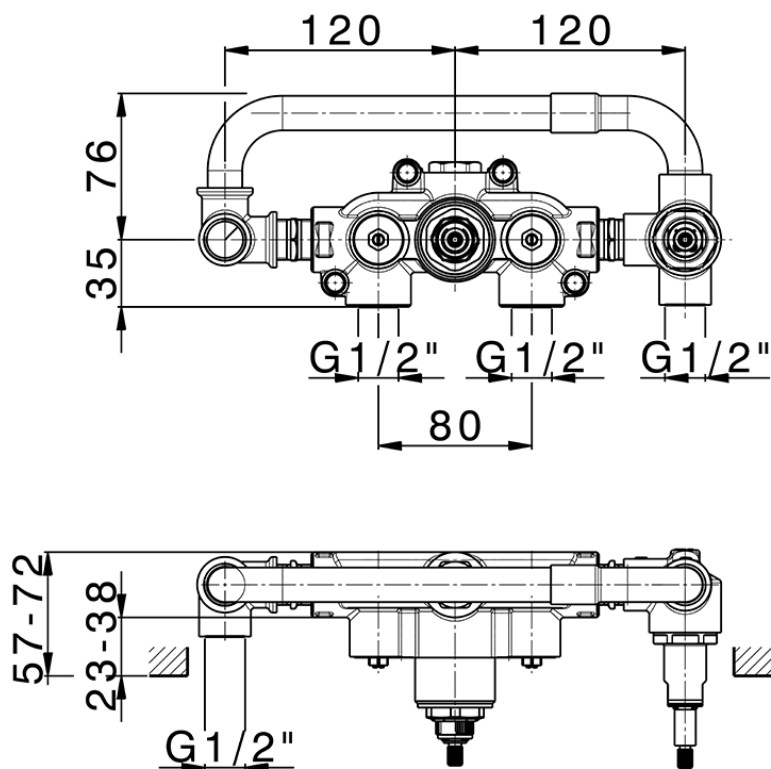

Exposed part for con.thermo.shower valve,2-outlets HI-RISE_RI019640

RI019640

<https://en.cisal.it/exposed-part-for-con-thermo-shower-valve-2-outlets-hi-rise-ri019640>

ZA019340

<https://en.cisal.it/concealed-thermostatic-shower-mixer-2-outlets-concealed-za019340>