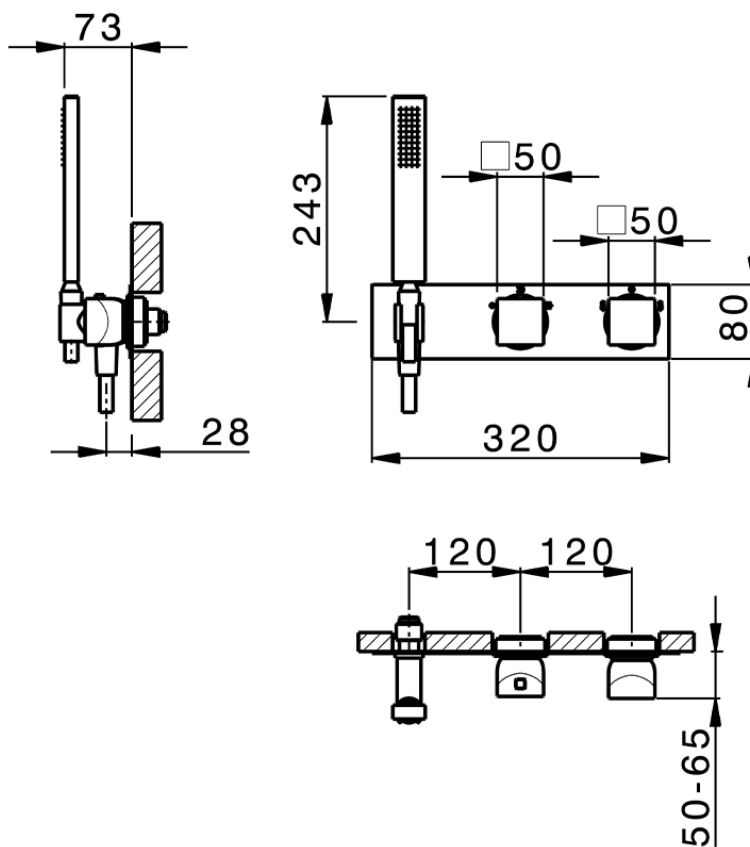

Exposed part for con.thermo.shower valve,2-outlets HI-RISE\_RI019640

RI019640

<https://en.cisal.it/exposed-part-for-con-thermo-shower-valve-2-outlets-hi-rise-ri019640>

ZA019340

<https://en.cisal.it/concealed-thermostatic-shower-mixer-2-outlets-concealed-za019340>