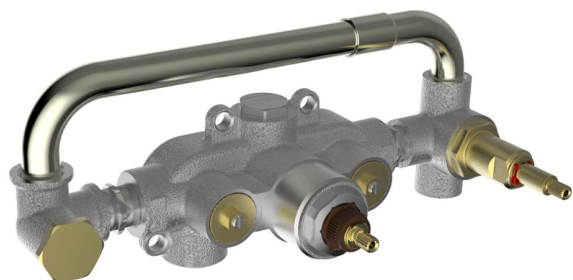

Exposed part for con.thermo.shower valve,2-outlets HI-RISE_RI019640

MODEL **RI019640**

Exposed part for con.thermo.shower valve,2-outlets,with 2 outlet devistop,35x15 mm Brass minimalistic one spray handshower,150 cm SUPREME smooth flexible hose

Thermostatic

The Cisal thermostatic is your personal water manager, helping you to handle, control and save water and energy.

CHARACTERISTICS

Installation **Concealed**
 Required concealed parts **ZA019340**

Concealed thermostatic shower mixer, 2-outlets CONCEALED_ZA019340

MODEL **ZA019340**

Concealed thermostatic shower mixer,
2-outlets, without trim kit

AVAILABLE FINISHINGS

 **04** 04 Without finishing

CHARACTERISTICS

Concealed **1**
Cartridge Spare Parts **24.04A.PP**
8x20 Plus P Thermostatic Valve

Thermostatic

The Cisal thermostatic is your personal water manager, helping you to handle, control and save water and energy.