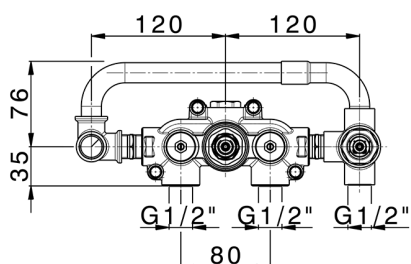

## Exposed part for con.thermo.shower valve,2-outlets HI-RISE\_RI019640

MODEL **RI019640**

Exposed part for con.thermo.shower valve,2-outlets,with 2 outlet devistop,35x15 mm Brass minimalistic one spray handshower,150 cm SUPREME smooth flexible hose

## Concealed thermostatic shower mixer, 2-outlets CONCEALED\_ZA019340

MODEL **ZA019340**

Concealed thermostatic shower mixer,  
2-outlets, without trim kit

AVAILABLE FINISHINGS

 **04** 04 Without finishing

CHARACTERISTICS

Concealed **1**  
Cartridge Spare Parts **24.04A.PP**

**8x20 Plus P Thermostatic Valve**