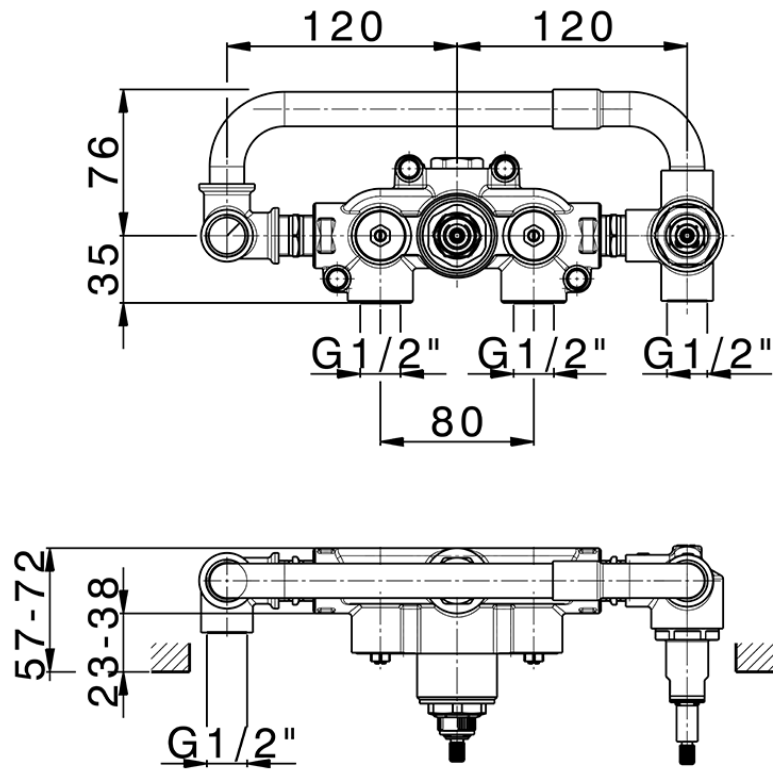

## Exposed part for con.thermo.shower valve,2-outlets HI-RISE\_RI019640

RI019640

<https://en.cisal.it/exposed-part-for-con-thermo-shower-valve-2-outlets-hi-rise-ri019640>

ZA019340

<https://en.cisal.it/concealed-thermostatic-shower-mixer-2-outlets-concealed-za019340>