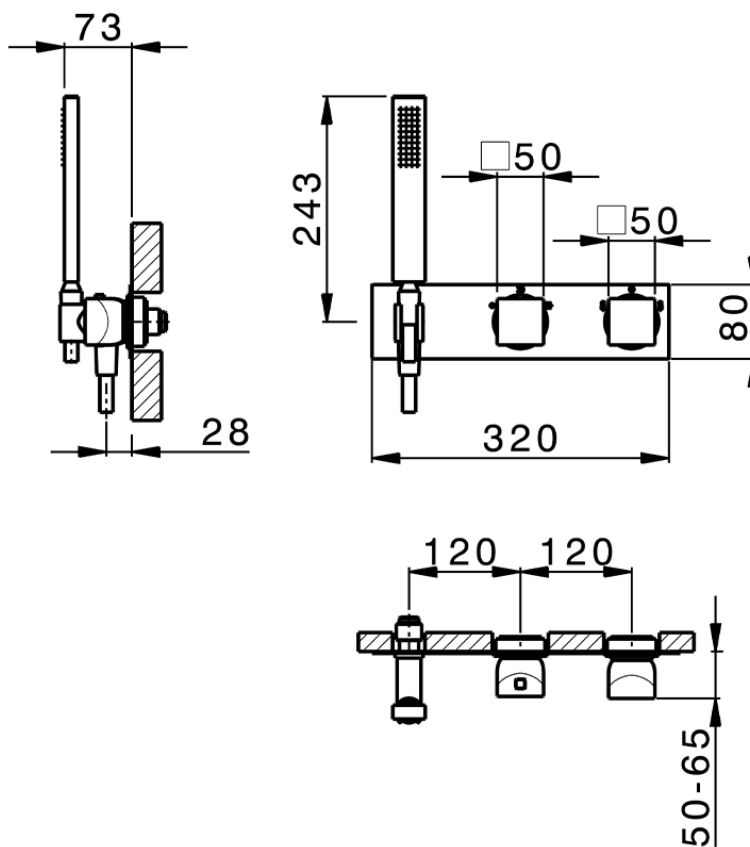

## Exposed part for con.thermo.shower valve,2-outlets HI-RISE\_RI019640

RI019640

<https://en.cisal.it/exposed-part-for-con-thermo-shower-valve-2-outlets-hi-rise-ri019640>

ZA019340

<https://en.cisal.it/concealed-thermostatic-shower-mixer-2-outlets-concealed-za019340>