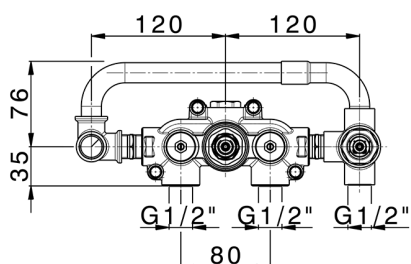

Concealed thermostatic shower mixer, 2-outlets CONCEALED_ZA019340

MODEL **ZA019340**

Concealed thermostatic shower mixer,
2-outlets, without trim kit

AVAILABLE FINISHINGS

04 04 Without finishing

CHARACTERISTICS

Concealed **1**
Cartridge Spare Parts **24.04A.PP**

8x20 Plus P Thermostatic Valve

Thermostatic

The Cisal thermostatic is your personal water manager, helping you to handle, control and save water and energy.

2026-04-10