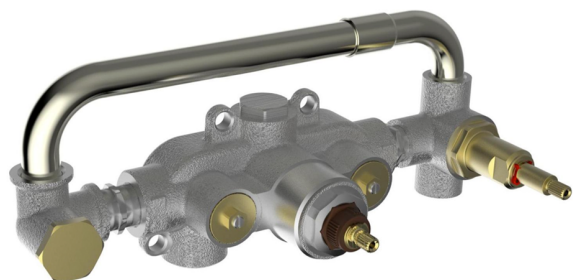

Exposed part for con.thermo.shower valve,2-outlets HI-RISE_RI019640

MODEL **RI019640**

Exposed part for con.thermo.shower valve,2-outlets,with 2 outlet devistop,35x15 mm Brass minimalistic one spray handshower,150 cm SUPREME smooth flexible hose

Thermostatic

The Cisal thermostatic is your personal water manager, helping you to handle, control and save water and energy.

CHARACTERISTICS

Installation **Concealed**
 Required concealed parts **ZA019340**

Concealed thermostatic shower mixer, 2-outlets CONCEALED_ZA019340

MODEL **ZA019340**

Concealed thermostatic shower mixer,
2-outlets, without trim kit

AVAILABLE FINISHINGS

 **04** 04 Without finishing

CHARACTERISTICS

Concealed **1**
Cartridge Spare Parts **24.04A.PP**

8x20 Plus P Thermostatic Valve

Thermostatic

The Cisal thermostatic is your personal water manager, helping you to handle, control and save water and energy.