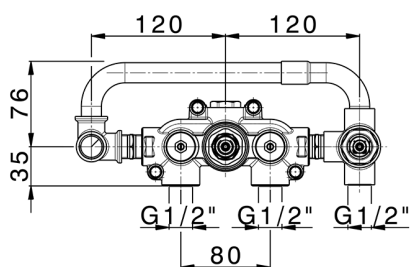

Exposed part for con.thermo.shower valve,2-outlets HI-RISE_RI019640

MODEL **RI019640**

Exposed part for con.thermo.shower valve,2-outlets,with 2 outlet devistop,35x15 mm Brass minimalistic one spray handshower,150 cm SUPREME smooth flexible hose

Concealed thermostatic shower mixer, 2-outlets CONCEALED_ZA019340

MODEL **ZA019340**

Concealed thermostatic shower mixer,
2-outlets, without trim kit

AVAILABLE FINISHINGS

CHARACTERISTICS

Concealed **1**
 Cartridge Spare Parts **24.04A.PP**
8x20 Plus P Thermostatic Valve