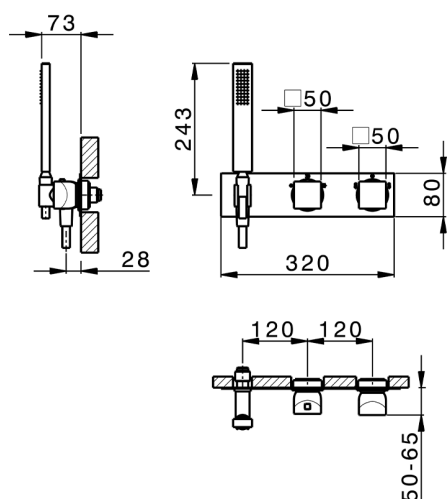

Exposed part for con.thermo.shower valve,2-outlets HI-RISE_RI019640

MODEL **RI019640**

Exposed part for con.thermo.shower valve,2-outlets,with 2 outlet devistop,35x15 mm Brass minimalistic one spray handshower,150 cm SUPREME smooth flexible hose

Concealed thermostatic shower mixer, 2-outlets CONCEALED_ZA019340

MODEL **ZA019340**

Concealed thermostatic shower mixer,
2-outlets, without trim kit

AVAILABLE FINISHINGS

 **04** 04 Without finishing

CHARACTERISTICS