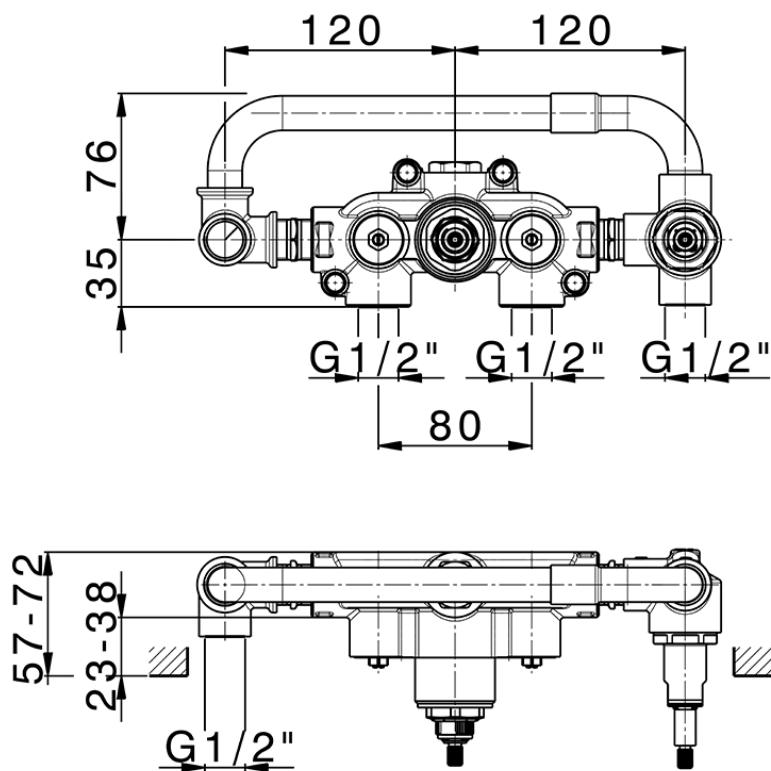

## Exposed part for con.thermo.shower valve,2-outlets HI-RISE\_RI019640

RI019640

<https://en.cisal.it/exposed-part-for-con-thermo-shower-valve-2-outlets-hi-rise-ri019640>

ZA019340

<https://en.cisal.it/concealed-thermostatic-shower-mixer-2-outlets-concealed-za019340>