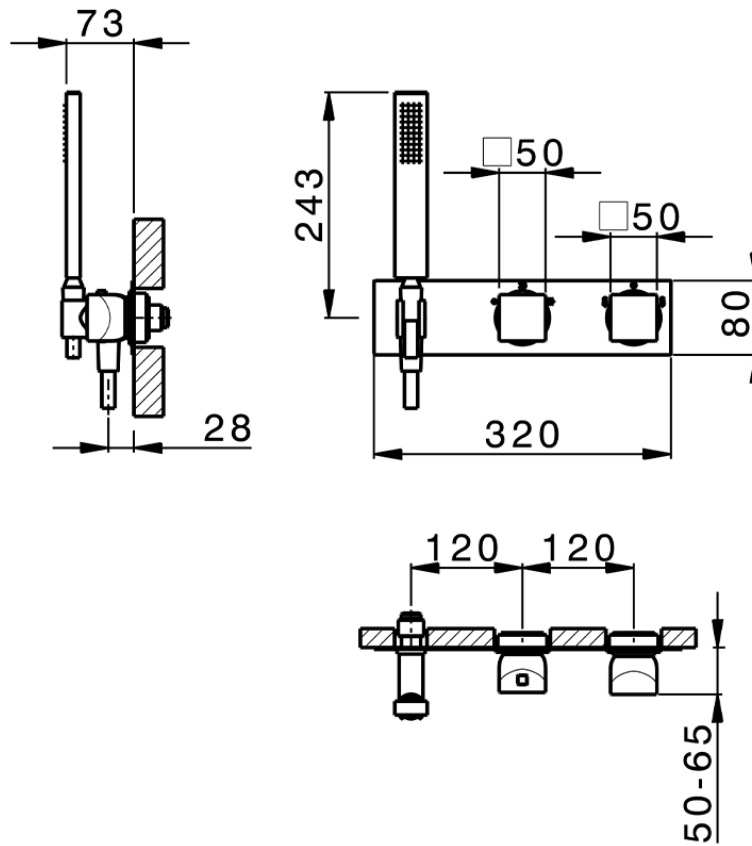

Exposed part for con.thermo.shower valve,2-outlets HI-RISE_RI019640

RI019640

<https://en.cisal.it/exposed-part-for-con-thermo-shower-valve-2-outlets-hi-rise-ri019640>

ZA019340

<https://en.cisal.it/concealed-thermostatic-shower-mixer-2-outlets-concealed-za019340>