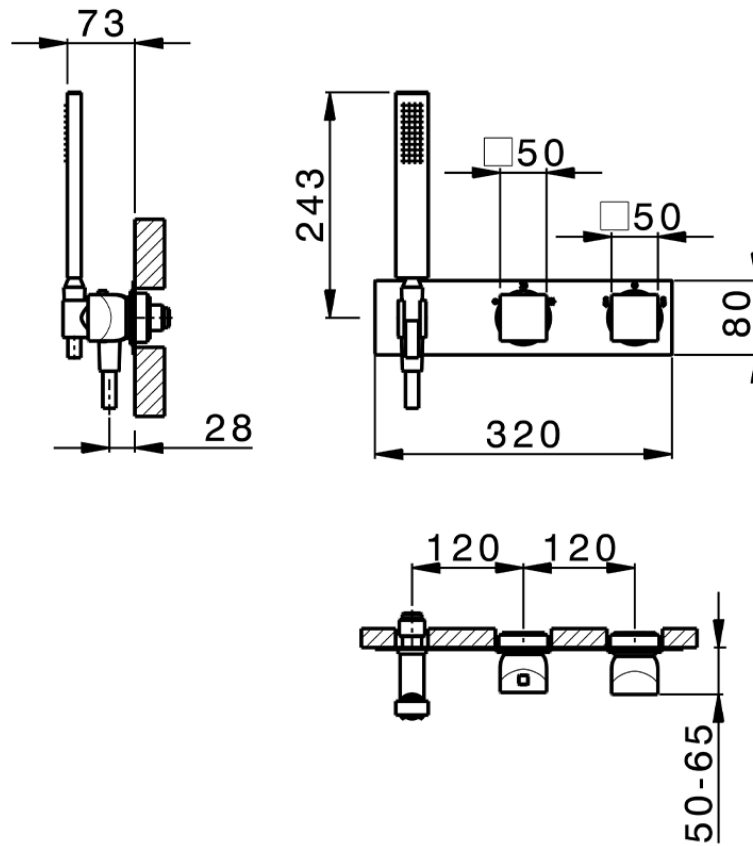

Exposed part for con.thermo.shower valve,2-outlets HI-RISE_RI019640

RI019640

<https://en.cisal.it/exposed-part-for-con-thermo-shower-valve-2-outlets-hi-rise-ri019640>

ZA019340

<https://en.cisal.it/concealed-thermostatic-shower-mixer-2-outlets-concealed-za019340>