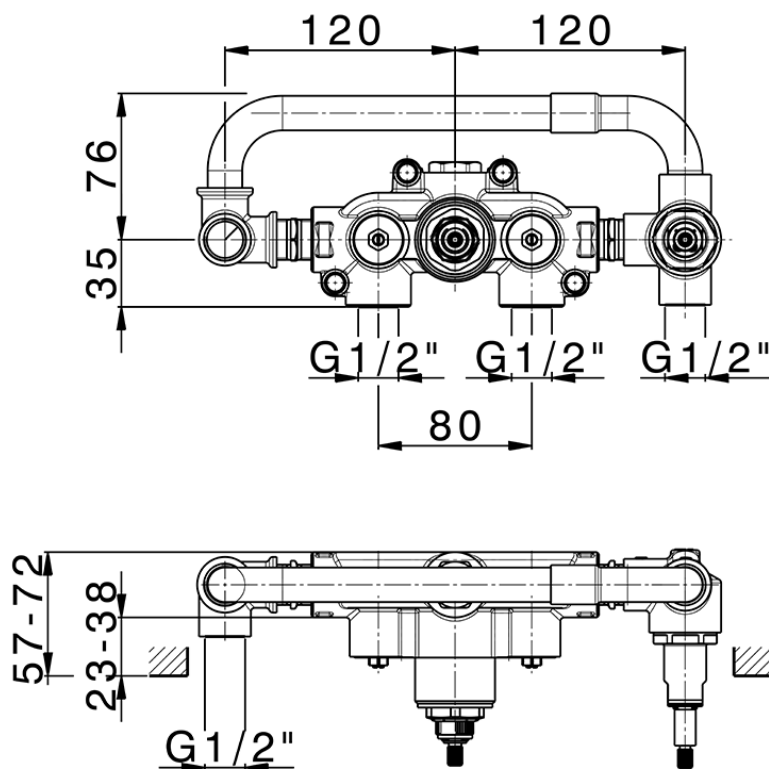

Exposed part for con.thermo.shower valve,2-outlets HI-RISE_RI019640

RI019640

<https://en.cisal.it/exposed-part-for-con-thermo-shower-valve-2-outlets-hi-rise-ri019640>

ZA019340

<https://en.cisal.it/concealed-thermostatic-shower-mixer-2-outlets-concealed-za019340>