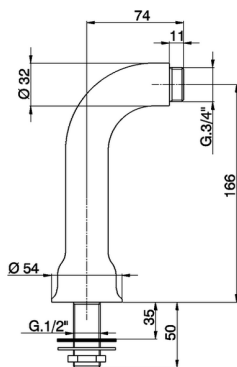

Pillar connection ARCANA COMPONENTS_AR003801

MODEL **AR003801**

Pillar connection

AVAILABLE FINISHINGS

-  **21** 21 Chrome
-  **24** 24 Gold
-  **26** 26 Old Copper
-  **27** 27 Old Bronze
-  **2A** 2A Satin Brushed Nickel