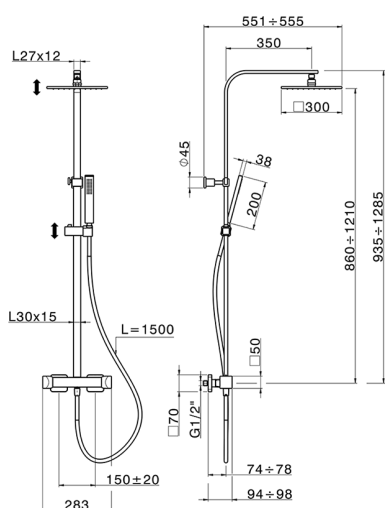

## Thermostatic shower column, 2-functions HI-RISE\_RIC8601N

MODEL

**RIC8601N**

Thermostatic shower column, 2-functions, 2 outlet deviasstop, adjustable riser column, sliding handshower holder, 35x15 mm Brass minimalistic one spray handshower, 300x300 BRASS Square headshower, 150 cm SUPREME smooth flexible hose

### SafeTouch

The Cisal SafeTouch system maintains the mixer body cool to the touch during operation.

### CHARACTERISTICS

Cartridge Spare Parts **22.04A.AR** - ;  
Argo 2 (long filter) Thermostatic Valve

2026-06-10